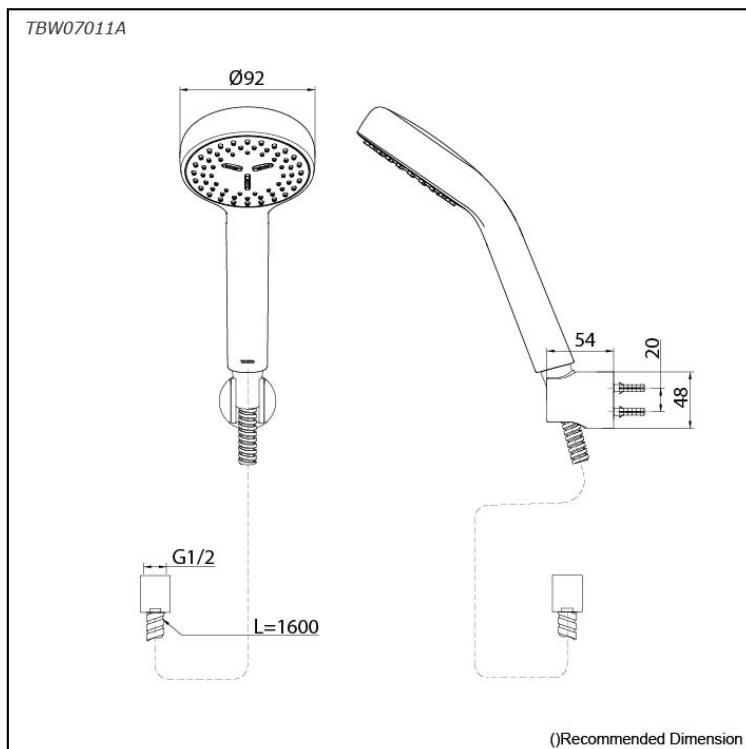

*L Selection
Hand Shower
(1 mode)*

Features

- 1 mode function, Round shape hand shower (COMFORT WAVE)
- Gorgeous and Smart Design Concept

Specifications

Finish:	Chrome
Material:	ABS Plastic (Shower)
Shape:	Round
Dimension:	Diameter 92mm
Water Pressure:	0.05MPa~1.0MPa

Parts description

- **TBW07011A**
Hand Shower (1 mode)

Flow Rate