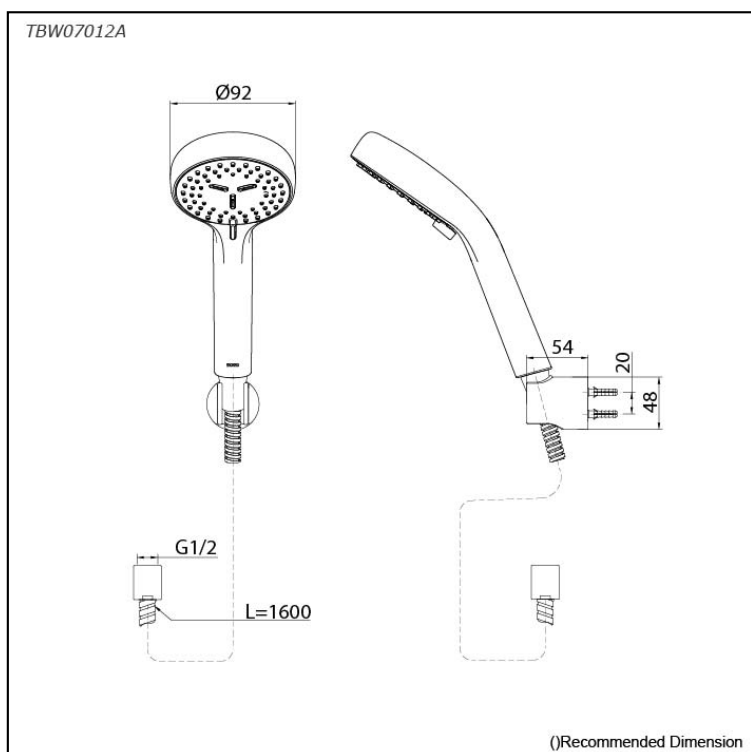

### Specifications

Finish: Chrome  
 Material: ABS Plastic (Shower)  
 Shape: Round  
 Dimension: Diameter 92mm  
 Water Pressure: 0.05MPa~1.0MPa

### Parts description

- **TBW07012A**  
Hand Shower (2 mode)