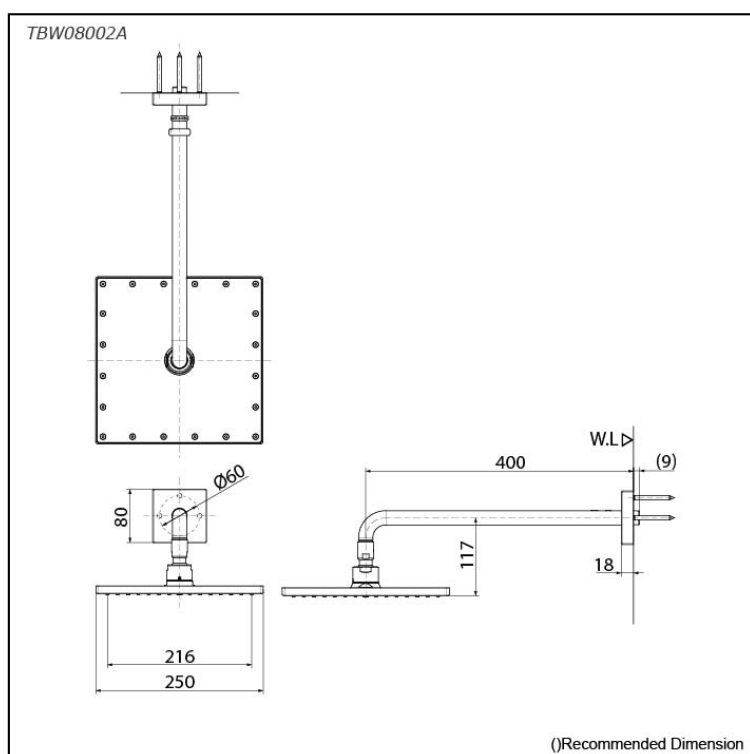

*G Selection
Over Head Shower
(Wall Type) (1 mode)*

Features

- 1 mode function, Square shape over head shower (COMFORT WAVE)

Specifications

Finish:	Chrome
Material:	Brass
Shape:	Square
Dimension:	250 x 250mm
Water Pressure:	0.12MPa~1.0MPa

Parts description

- **TBW08002A**
Over Head Shower (Wall Type) (1 mode)

Flow Rate