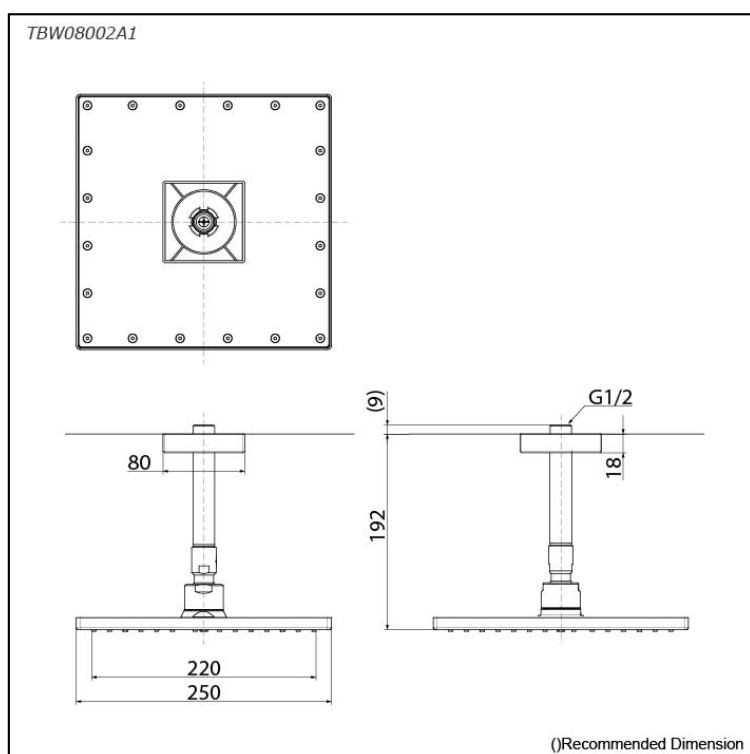

G Selection
Over Head Shower
(Ceiling Type) (1 mode)

Features

- 1 mode function, Square shape over head shower (COMFORT WAVE)

Specifications

Finish:	Chrome
Material:	Brass
Shape:	Square
Dimension:	250 x 250mm
Water Pressure:	0.12MPa~1.0MPa

Parts description

- **TBW08002A1**
Over Head Shower (Ceiling Type)
(1 mode)

Flow Rate