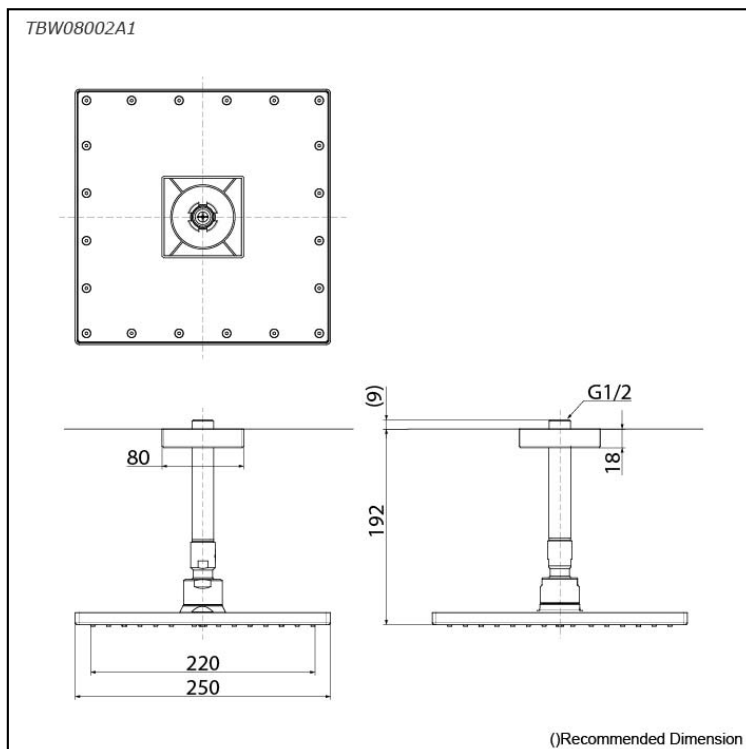

*G Selection
Over Head Shower
(Ceiling Type) (1 mode)*

Features

- 1 mode function, Square shape over head shower (COMFORT WAVE)

Specifications

Finish:	Chrome
Material:	Brass
Shape:	Square
Dimension:	250 x 250mm
Water Pressure:	0.12MPa~1.0MPa

Parts description

- **TBW08002A1**
Over Head Shower (Ceiling Type)
(1 mode)

Flow Rate