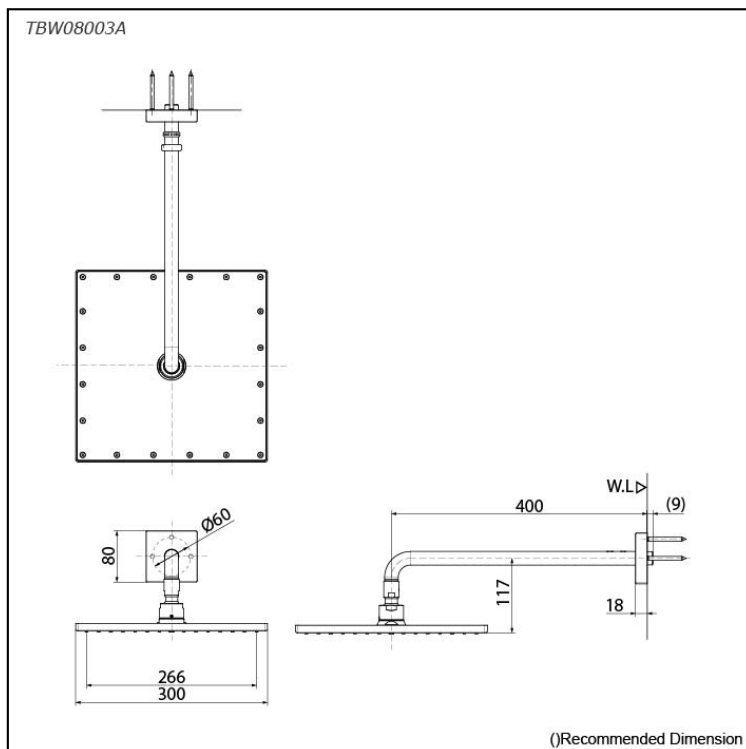

*G Selection
Over Head Shower
(Wall Type) (1 mode)*

Features

- 1 mode function, Square shape over head shower (COMFORT WAVE)

Specifications

Finish:	Chrome
Material:	Brass
Shape:	Square
Dimension:	300 x 300mm
Water Pressure:	0.12MPa~1.0MPa

Parts description

- **TBW08003A**
Over Head Shower (Wall Type) (1 mode)

Flow Rate