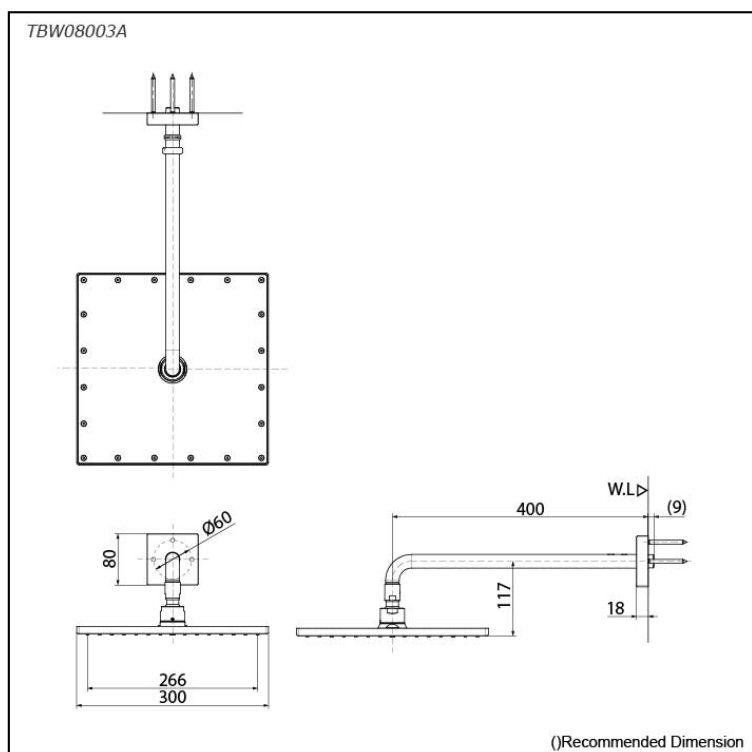

G Selection
Over Head Shower
(Wall Type) (1 mode)

Features

- 1 mode function, Square shape over head shower (COMFORT WAVE)

Specifications

Finish:	Chrome
Material:	Brass
Shape:	Square
Dimension:	300 x 300mm
Water Pressure:	0.12MPa~1.0MPa

Parts description

- **TBW08003A**
Over Head Shower (Wall Type) (1 mode)

Flow Rate