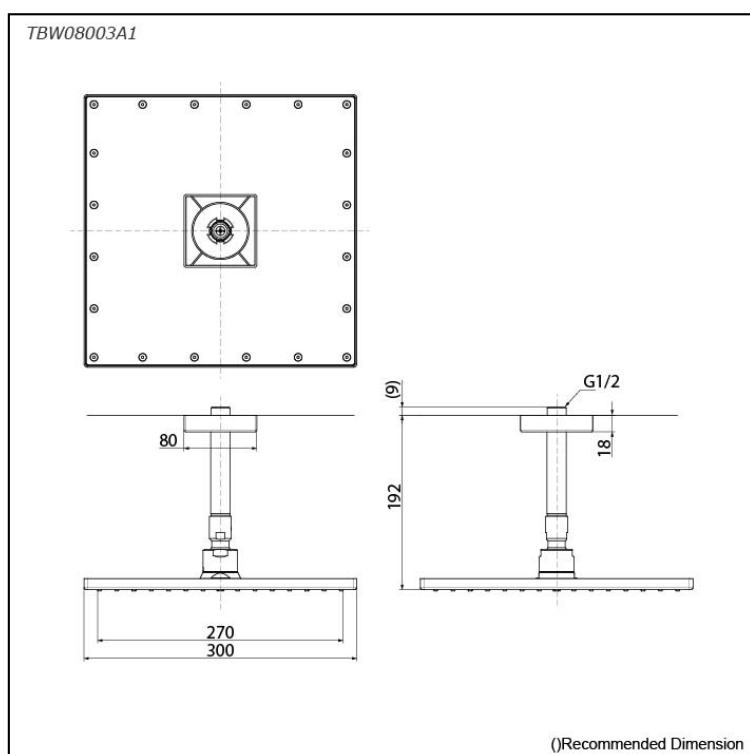

G Selection
Over Head Shower
(Ceiling Type) (1 mode)

Features

- 1 mode function, Square shape over head shower (COMFORT WAVE)

Specifications

Finish:	Chrome
Material:	Brass
Shape:	Square
Dimension:	300 x 300mm
Water Pressure:	0.12MPa~1.0MPa

Parts description

- **TBW08003A1**
Over Head Shower (Ceiling Type)
(1 mode)

Flow Rate