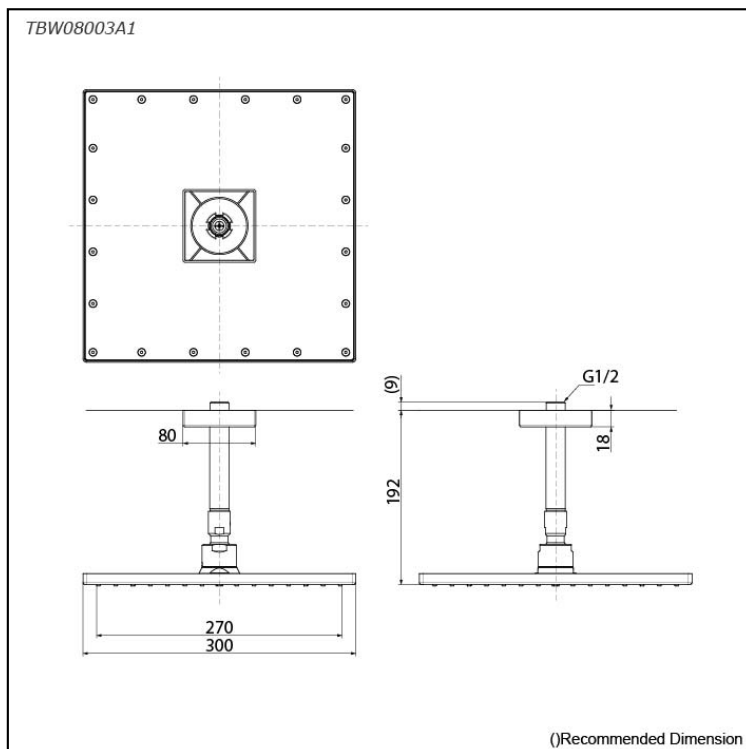

### Features

- 1 mode function, Square shape over head shower (COMFORT WAVE)

### Specifications

Finish:	Chrome
Material:	Brass
Shape:	Square
Dimension:	300 x 300mm
Water Pressure:	0.12MPa~1.0MPa

### Parts description

- **TBW08003A1**  
Over Head Shower (Ceiling Type)  
(1 mode)