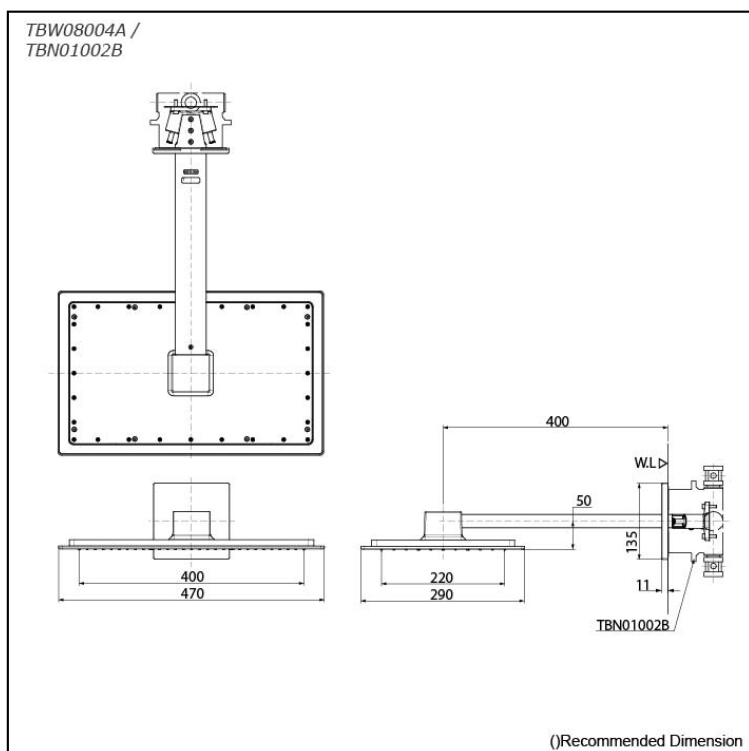

Z Selection
Over Head Shower
(Wall Type) (2 mode)

Features

- 2 mode functions, Rectangle shape over head shower (COMFORT WAVE, WARM SPA)

Specifications

Finish:	Chrome
Material:	Brass
Shape:	Rectangle
Dimension:	470W x 290Dmm
Water Pressure:	0.15MPa~1.0MPa

Parts description

- **TBW08004A**
Over Head Shower (Wall Type) (2 mode)
- **TBN01002B**
Concealed Box

Flow Rate