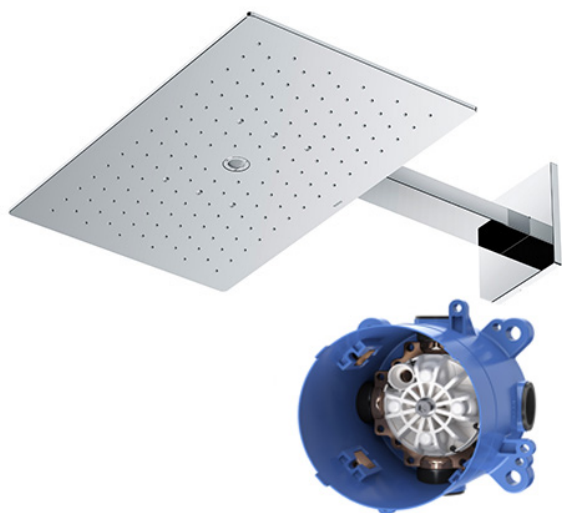

Z Selection
Over Head Shower
(Wall Type) (2 mode)

Features

- 2 mode functions, Rectangle shape over head shower (COMFORT WAVE, WARM SPA)

Specifications

Finish:	Chrome
Material:	Brass
Shape:	Rectangle
Dimension:	470W x 290Dmm
Water Pressure:	0.15MPa~1.0MPa

Parts description

- **TBW08004A**
Over Head Shower (Wall Type) (2 mode)
- **TBN01002B**
Concealed Box

Flow Rate