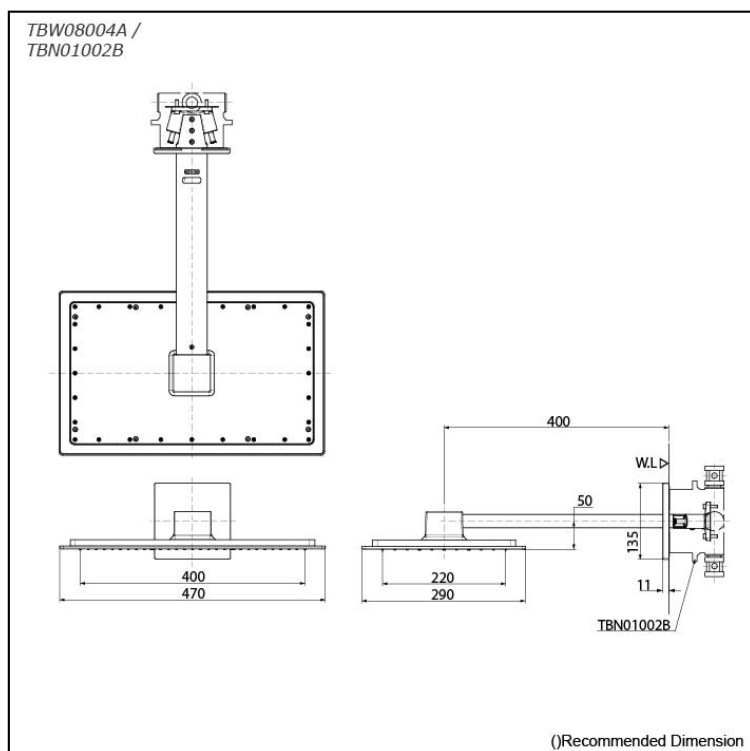

Z Selection
Over Head Shower
(Wall Type) (2 mode)

Features

- 2 mode functions, Rectangle shape over head shower (COMFORT WAVE, WARM SPA)

Specifications

Finish:	Chrome
Material:	Brass
Shape:	Rectangle
Dimension:	470W x 290Dmm
Water Pressure:	0.15MPa~1.0MPa

Parts description

- **TBW08004A**
Over Head Shower (Wall Type) (2 mode)
- **TBN01002B**
Concealed Box

Flow Rate