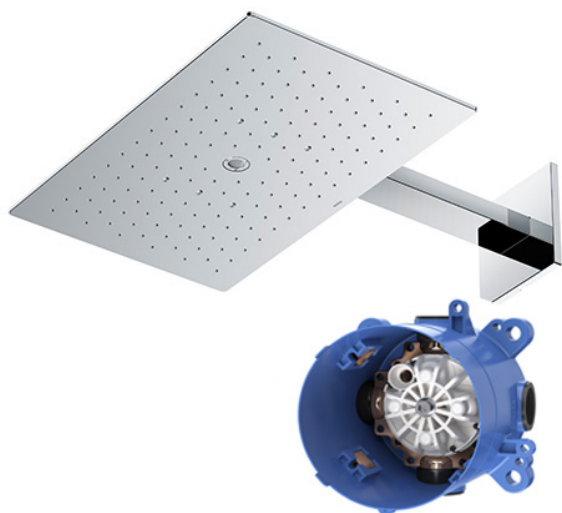

Z Selection
Over Head Shower
(Wall Type) (2 mode)

Features

- 2 mode functions, Rectangle shape over head shower (COMFORT WAVE, WARM SPA)

Specifications

Finish:	Chrome
Material:	Brass
Shape:	Rectangle
Dimension:	470W x 290Dmm
Water Pressure:	0.15MPa~1.0MPa

Parts description

- **TBW08004S**
Over Head Shower (Wall Type) (2 mode)
- **TBN01002S**
Concealed Box

Certifications