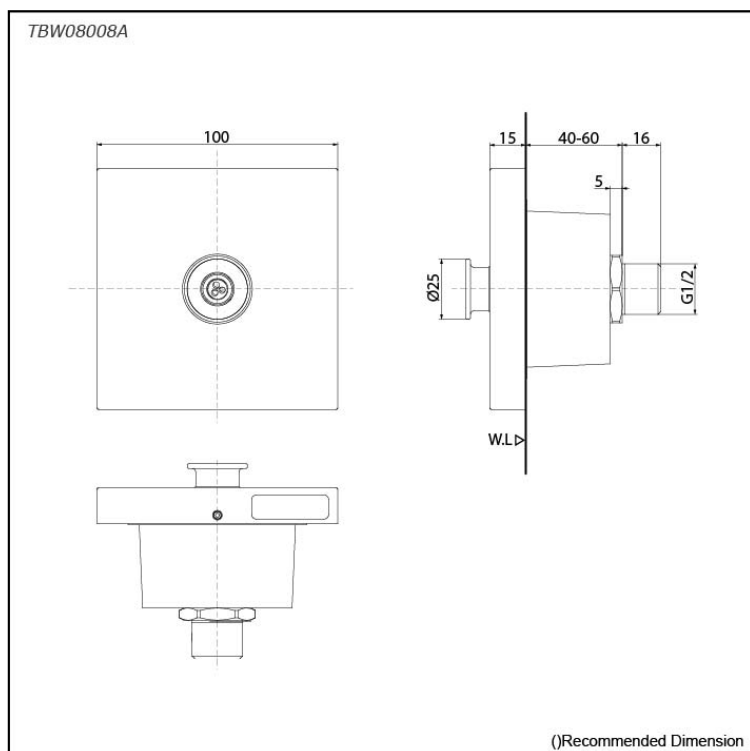

### Specifications

Finish:	Nickel Chrome
Material:	Brass
Shape:	Square
Dimension:	100W x 15D x 100H mm
Water Pressure:	0.05MPa ~ 1.0MPa

### Parts description

- **TBW08008A**  
Body Shower (Gyrostream)