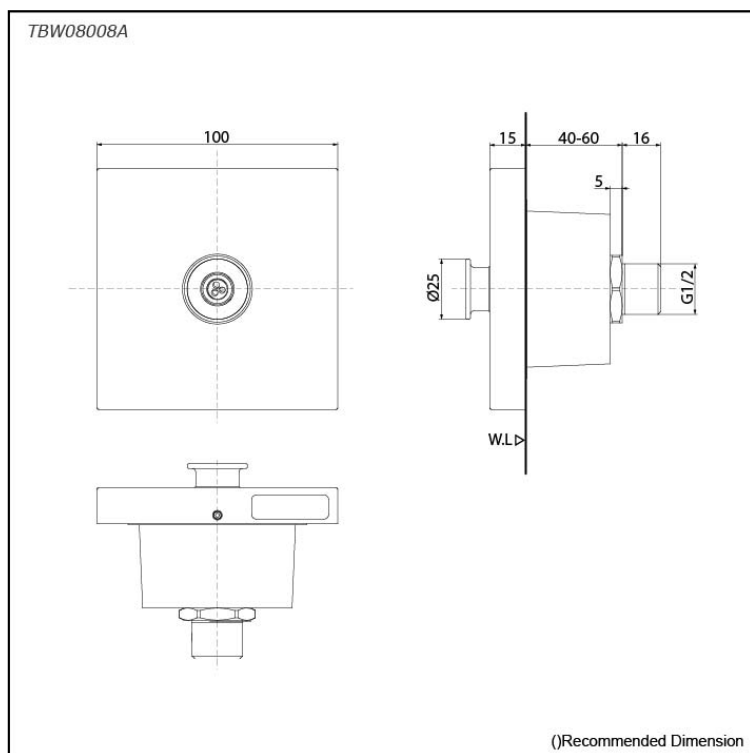

G Selection
Gyrostream Body Shower

Features

- GYROSTREAM (body shower) : Water flows through nozzles that rotate and pulsate, massage the body and stimulate blood circulation, refreshing the whole body.

Specifications

Finish:	Nickel Chrome
Material:	Brass
Shape:	Square
Dimension:	100W x 15D x 100H mm
Water Pressure:	0.05MPa ~ 1.0MPa

Parts description

- **TBW08008A**
Body Shower (Gyrostream)

Flow Rate