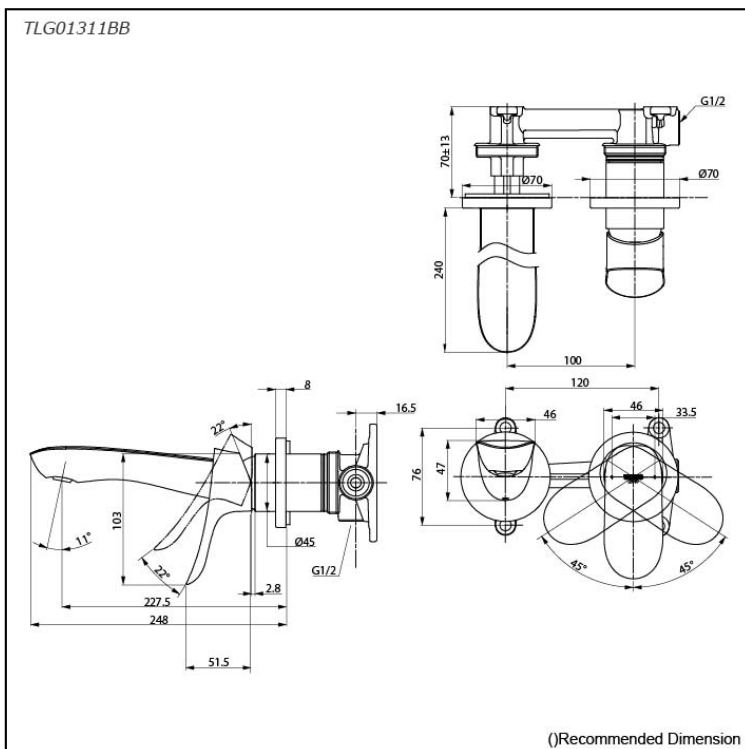

### Specifications

Material: Brass  
 Water Pressure: 0.05MPa~1.0MPa

### Parts description

- **TLG01311BB**  
 Wall-Mount Single Lever Lavatory Faucet  
 (Long Spout) w/o waste fitting

### Flow Rate