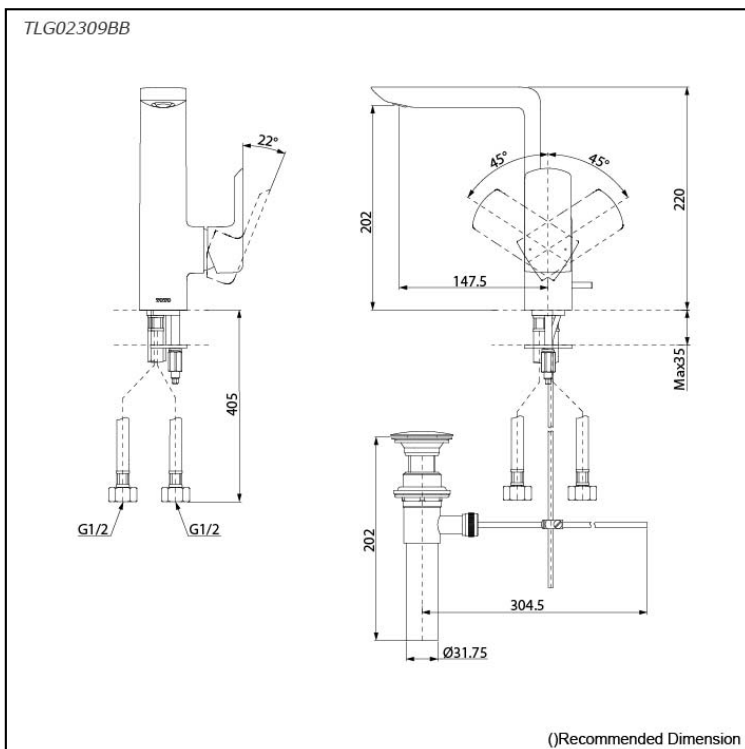

GR Series  
Side Lever Lavatory Faucet  
(w/ Pop-up Waste)

### Specifications

Material: Brass

### Parts description

- **TLG02309BB**  
Single Lever Lavatory Faucet (Side handle)  
(w/ Pop-up Waste)