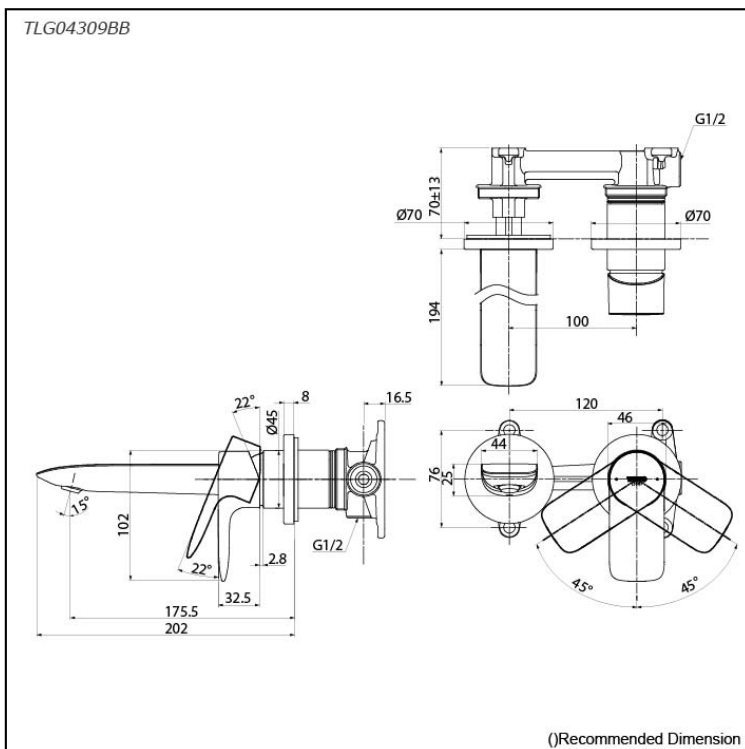

GA Series
 Wall-Mount Single Lever Lavatory Faucet
 (Short Spout) (w/o Pop-up Waste)

Features

- Design Concept is Gorgeous and Advance.
- TOTO original cartridge for smooth control
- High corrosion resistance plating
- TOTO aerated water technology, ECOCAP adds air to the water to achieve full water
- The PVD finishes provides both beauty and strength, adding rich color to the bathroom space

Specifications

Material: Brass
 Water Pressure: 0.05MPa~1.0MPa

Parts description

- **TLG04309BB**
 Wall-Mount Single Lever Lavatory Faucet
 (Short Spout) (w/o) waste fitting

Flow Rate