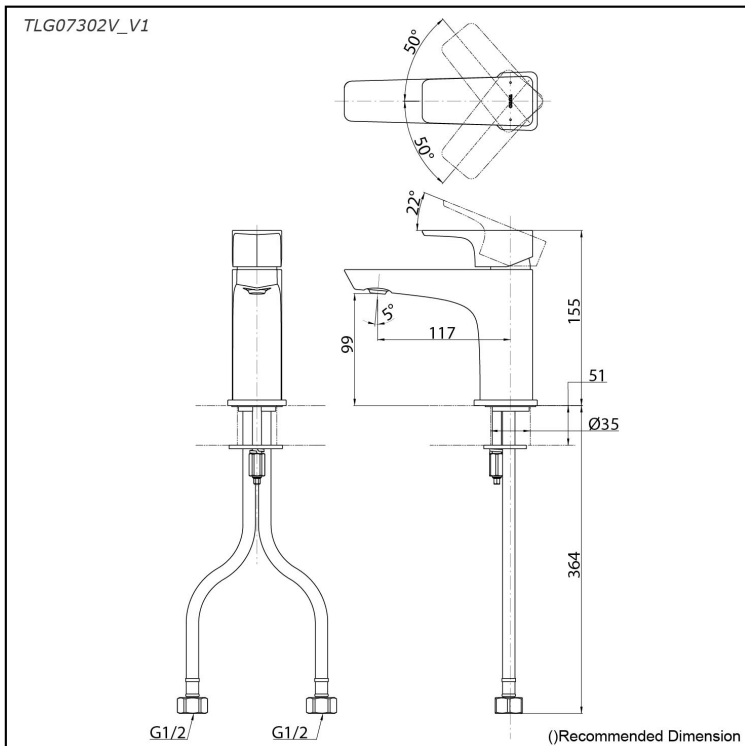

### Specifications

Material: Brass

Water Pressure: 0.05MPa~1.0MPa

### Parts description

- **TLG07302V\_V1**  
Single Lever Lavatory Faucet  
(w/o Pop-up Waste)

reddot award 2019  
winner