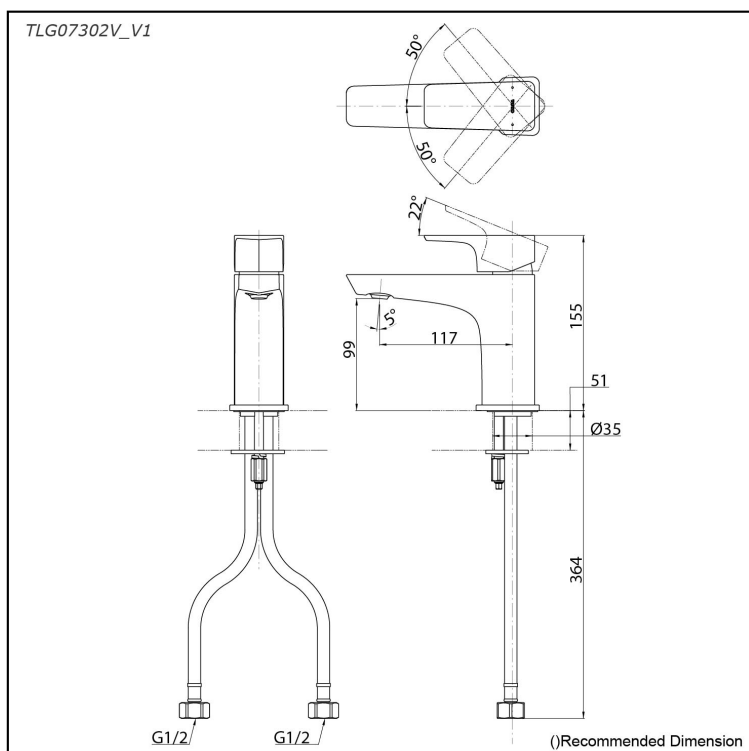

*GE Series
Single Lever Lavatory Faucet
(w/o Pop-up Waste)*

Features

- A beauty of traditional craft in characteristic sculptural form
- V-shaped edge extends up to the end of the spout generate multi sided reflections
- Easy Installation and Usage
- Long lasting, COMFORT GLIDE mechanism for a smooth operation
- The PVD finishes provides both beauty and strength, adding rich color to the bathroom space

Specifications

Material: Brass

Water Pressure: 0.05MPa~1.0MPa

Parts description

- **TLG07302V_V1**
Single Lever Lavatory Faucet
(w/o Pop-up Waste)

reddot award 2019
winner

Flow Rate

TLG07302V_V1