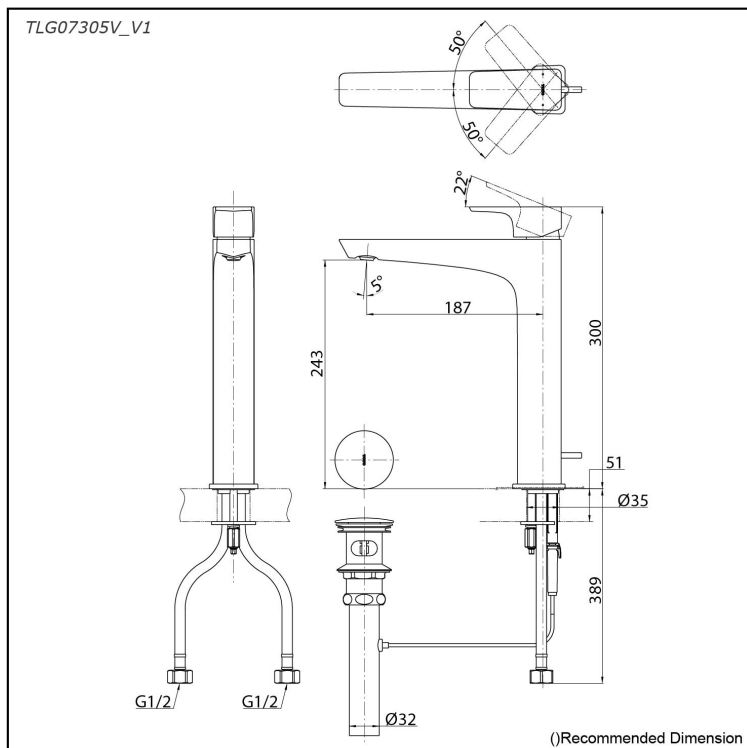

### Specifications

Material: Brass

Water Pressure: 0.05MPa~1.0MPa

### Parts description

- **TLG07305V\_V1**  
Single Lever Lavatory Faucet  
(w/ Pop-up Waste)

reddot award 2019  
winner