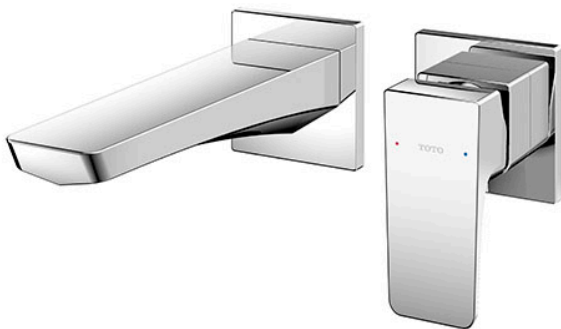

GE Series
 Wall-Mount Single Lever Lavatory Faucet
 (Short Spout) (w/o Pop-up Waste)

Features

- A beauty of traditional craft in characteristic sculptural form
- V-shaped edge extends up to the end of the spout generate multi sided reflections
- Easy Installation and Usage
- Long lasting, COMFORT GLIDE mechanism for a smooth operation

Specifications

Finish: Chrome
 Material: Brass
 Water Pressure: 0.05MPa~1.0MPa

Parts description

- **TLG07307D**
 Wall Mount Single Lever Lavatory Faucet
 (Short Spout) (w/o Waste Fittings)

Certifications