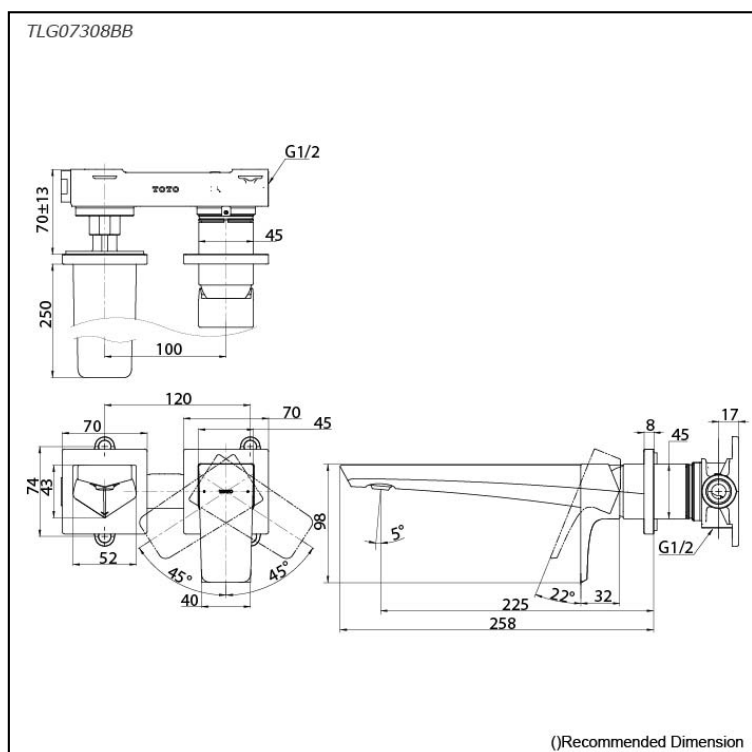

### Specifications

Material: Brass  
 Water Pressure: 0.05MPa~1.0MPa

### Parts description

- **TLG07308BB**  
 Wall Mount Single Lever Lavatory Faucet  
 (Long Spout) (w/o Waste Fittings)