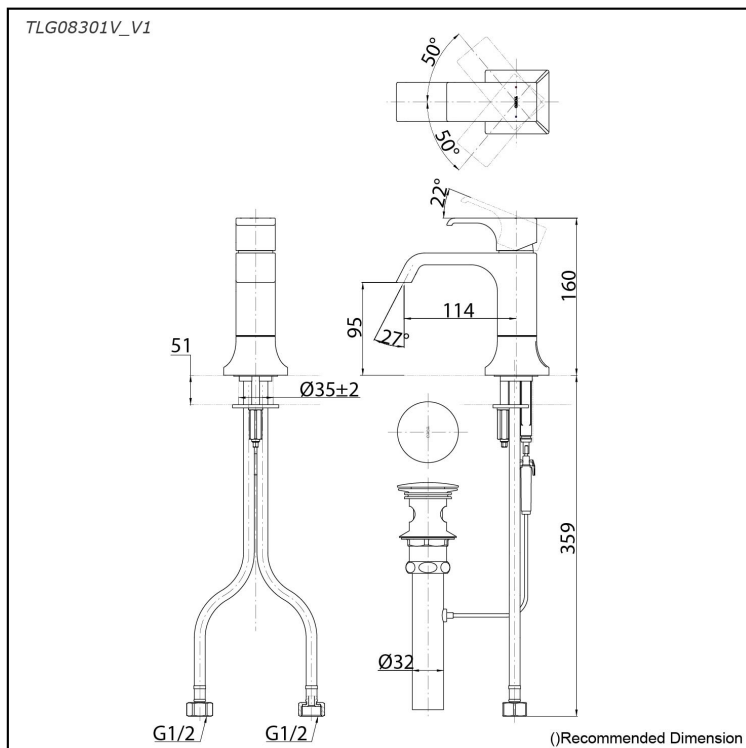

GC Series
Single Lever Lavatory Faucet
(w/ Pop-up Waste)

Features

- Breadth and symbolism of classic design in a contemporary form
- Elegant design that stood the test of time while transitioning to a modern design that reflects the present day
- Easy Installation and Usage
- Long lasting, COMFORT GLIDE mechanism for a smooth operation

Specifications

Finish: Chrome
Material: Brass
Water Pressure: 0.05MPa~1.0MPa

Parts description

- **TLG08301V_V1**
Single Lever Lavatory Faucet
(w/ Pop-up Waste)

reddot award 2019
winner

Flow Rate

TLG08301V_V1