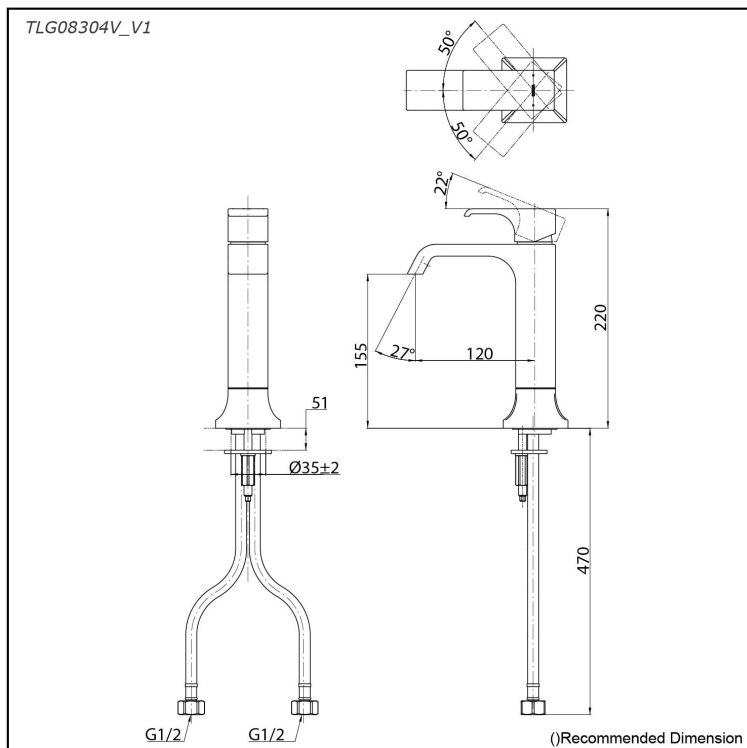

GC Series
Single Lever Lavatory Faucet
(Semi-tall Vessel) (w/o Pop-up Waste)

Features

- Breadth and symbolism of classic design in a contemporary form
- Elegant design that stood the test of time while transitioning to a modern design that reflects the present day
- Easy Installation and Usage
- Long lasting, COMFORT GLIDE mechanism for a smooth operation
- The PVD finishes provides both beauty and strength, adding rich color to the bathroom space

Specifications

Material: Brass

Water Pressure: 0.05MPa~1.0MPa

Parts description

- **TLG08304V_V1**
Single Lever Lavatory Faucet
(w/o Pop-up Waste)

reddot award 2019
winner

Flow Rate

TLG08304V_V1