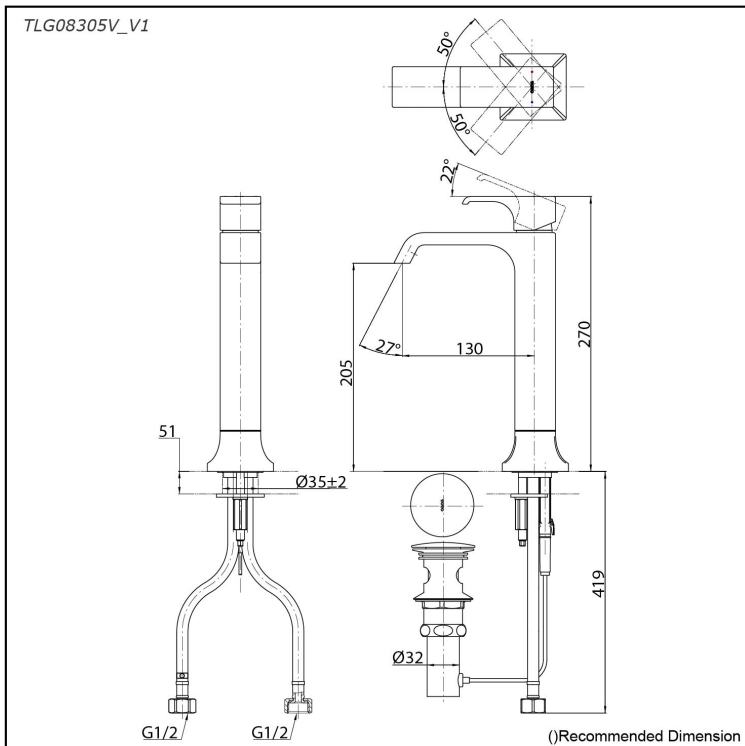

GC Series
Single Lever Lavatory Faucet
(Tall Vessel) (w/ Pop-up Waste)

Features

- Breadth and symbolism of classic design in a contemporary form
- Elegant design that stood the test of time while transitioning to a modern design that reflects the present day
- Easy Installation and Usage
- Long lasting, COMFORT GLIDE mechanism for a smooth operation
- The PVD finishes provides both beauty and strength, adding rich color to the bathroom space

Specifications

Material: Brass

Water Pressure: 0.05MPa~1.0MPa

Parts description

- **TLG08305V_V1**
Single Lever Lavatory Faucet
(w/ Pop-up Waste)

reddot award 2019
winner

Flow Rate

TLG08305V_V1