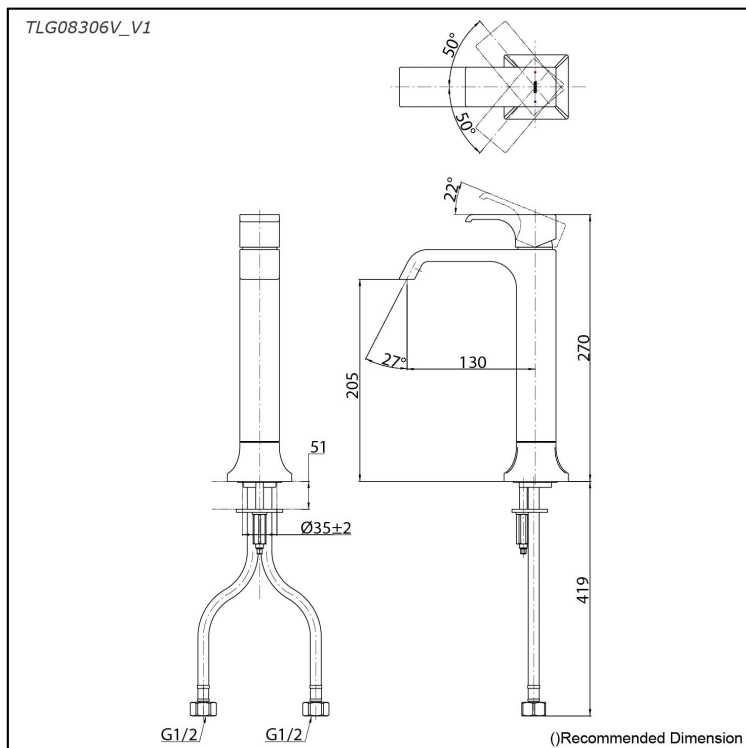

GC Series  
Single Lever Lavatory Faucet  
(Tall Vessel) (w/o Pop-up Waste)

### Specifications

Finish: Chrome  
Material: Brass  
Water Pressure: 0.05MPa~1.0MPa

### Parts description

- **TLG08306V\_V1**  
Single Lever Lavatory Faucet  
(w/o Pop-up Waste)

reddot award 2019  
winner

### Flow Rate

TLG08306V\_V1