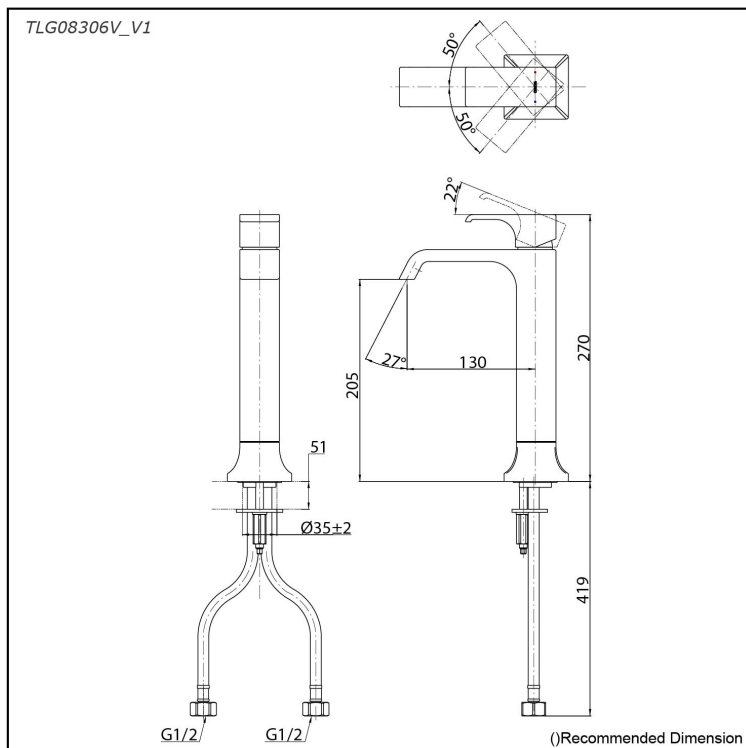

GC Series
Single Lever Lavatory Faucet
(Tall Vessel) (w/o Pop-up Waste)

Features

- Breadth and symbolism of classic design in a contemporary form
- Elegant design that stood the test of time while transitioning to a modern design that reflects the present day
- Easy Installation and Usage
- Long lasting, COMFORT GLIDE mechanism for a smooth operation
- The PVD finishes provides both beauty and strength, adding rich color to the bathroom space

Specifications

Material: Brass

Water Pressure: 0.05MPa~1.0MPa

Parts description

- **TLG08306V_V1**
Single Lever Lavatory Faucet
(w/o Pop-up Waste)

reddot award 2019
winner

Flow Rate

TLG08306V_V1