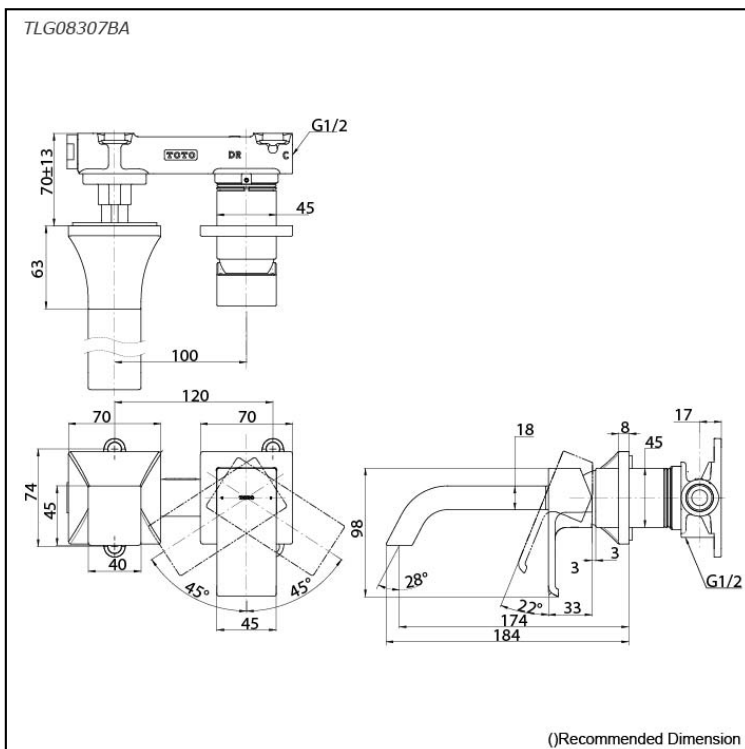

GC Series
 Wall-Mount Single Lever Lavatory Faucet
 (Short Spout) (w/o Pop-up Waste)

Features

- Breadth and symbolism of classic design in a contemporary form
- Elegant design that stood the test of time while transitioning to a modern design that reflects the present day
- Easy Installation and Usage
- Long lasting, COMFORT GLIDE mechanism for a smooth operation
- The PVD finishes provides both beauty and strength, adding rich color to the bathroom space

Specifications

Material: Brass
 Water Pressure: 0.05MPa~1.0MPa

Parts description

- **TLG08307BA**
 Wall Mount Single Lever Lavatory Faucet
 (Short Spout) (w/o Waste Fittings)

Flow Rate