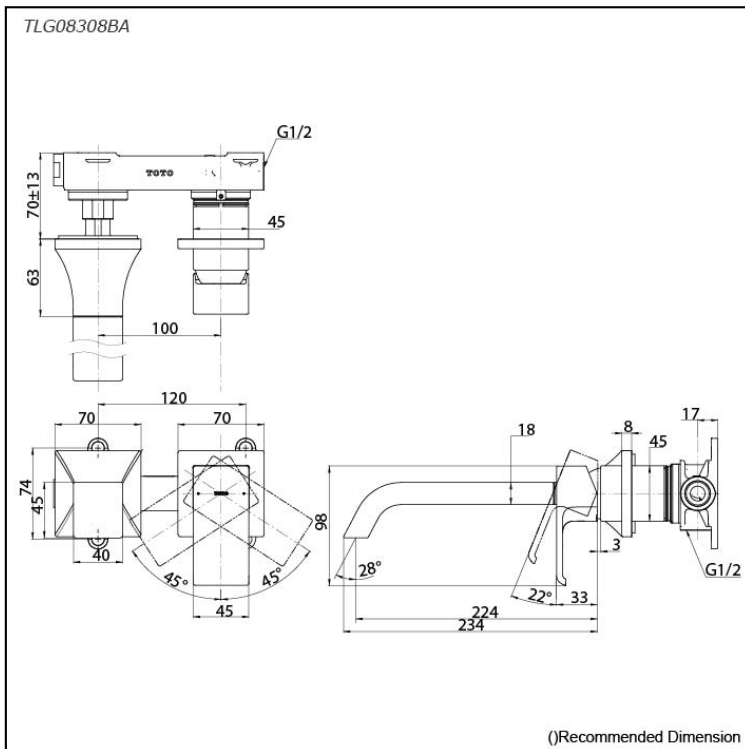

### Specifications

Material: Brass  
 Water Pressure: 0.05MPa~1.0MPa

### Parts description

- **TLG08308BA**  
 Wall Mount Single Lever Lavatory Faucet  
 (Long Spout) (w/o Waste Fittings)