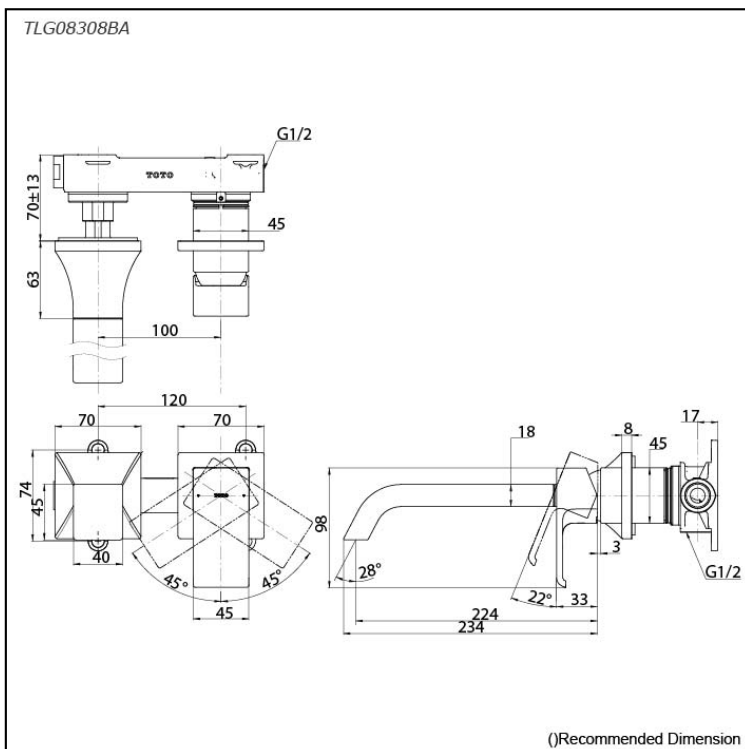

### Specifications

Material: Brass  
 Water Pressure: 0.05MPa~1.0MPa

### Parts description

- **TLG08308BA**  
 Wall Mount Single Lever Lavatory Faucet  
 (Long Spout) (w/o Waste Fittings)