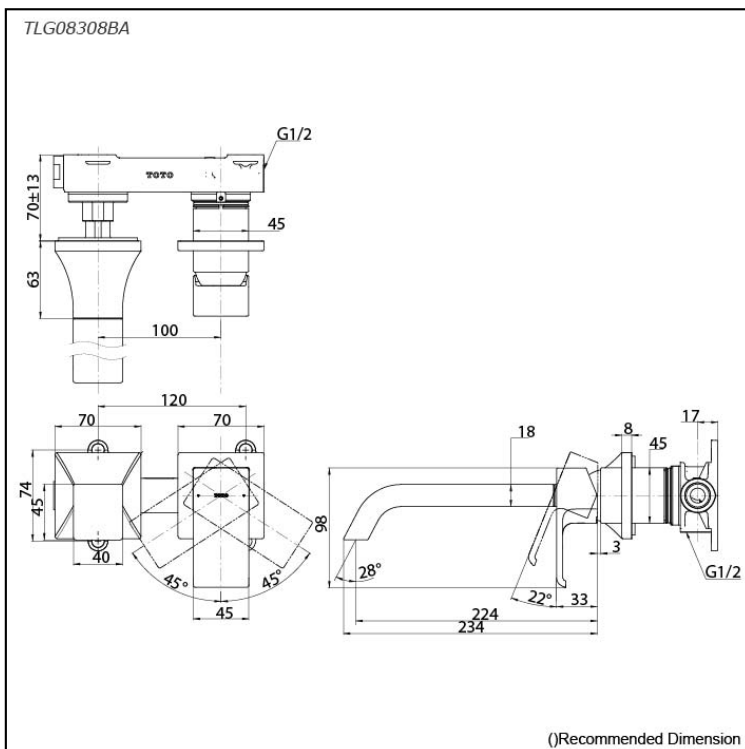

GC Series
 Wall-Mount Single Lever Lavatory Faucet
 (Long Spout) (w/o Pop-up Waste)

Features

- Breadth and symbolism of classic design in a contemporary form
- Elegant design that stood the test of time while transitioning to a modern design that reflects the present day
- Easy Installation and Usage
- Long lasting, COMFORT GLIDE mechanism for a smooth operation
- The PVD finishes provides both beauty and strength, adding rich color to the bathroom space

Specifications

Material: Brass
 Water Pressure: 0.05MPa~1.0MPa

Parts description

- **TLG08308BA**
 Wall Mount Single Lever Lavatory Faucet
 (Long Spout) (w/o Waste Fittings)

Flow Rate