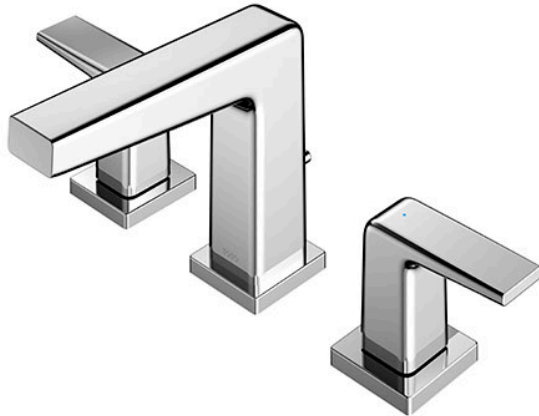

GB Series  
2 Handle Lavatory Faucet  
(3-Holes) (w/ Pop-up Waste)

### Features

- Stately squareness and beveled edges imbue a space with dignity
- Gently beveled with balanced highlights accentuate the shape of the gradually narrowing spout
- Easy Installation and Usage
- The PVD finishes provides both beauty and strength, adding rich color to the bathroom space

### Specifications

Material: Brass

Water Pressure: 0.05MPa~1.0MPa

### Parts description

- **TLG10201BA**  
2 Handle Lavatory Faucet (3-Holes)  
(w/ Pop-up Waste)