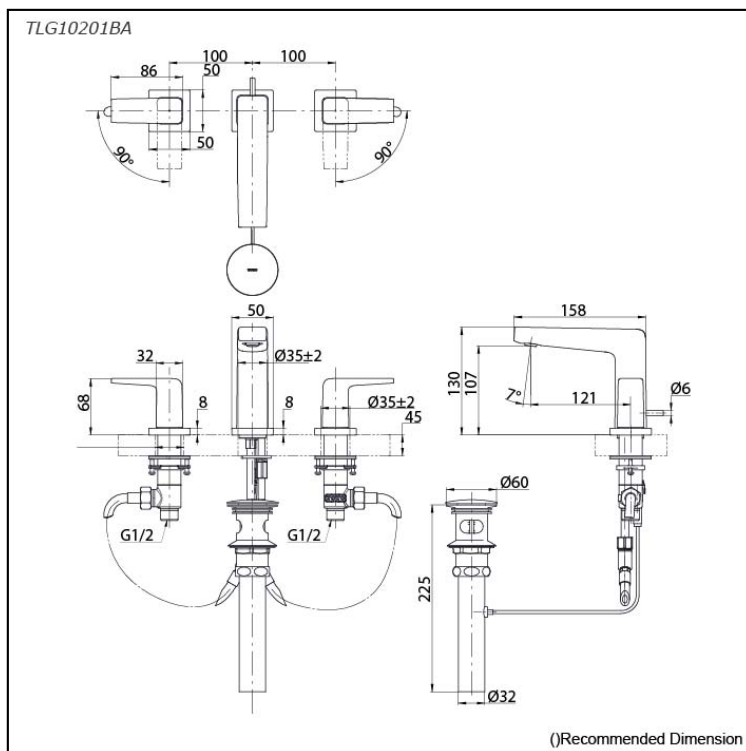

GB Series  
2 Handle Lavatory Faucet  
(3-Holes) (w/ Pop-up Waste)

### Specifications

Material: Brass

Water Pressure: 0.05MPa~1.0MPa

### Parts description

- **TLG10201BA**  
2 Handle Lavatory Faucet (3-Holes)  
(w/ Pop-up Waste)

### Flow Rate