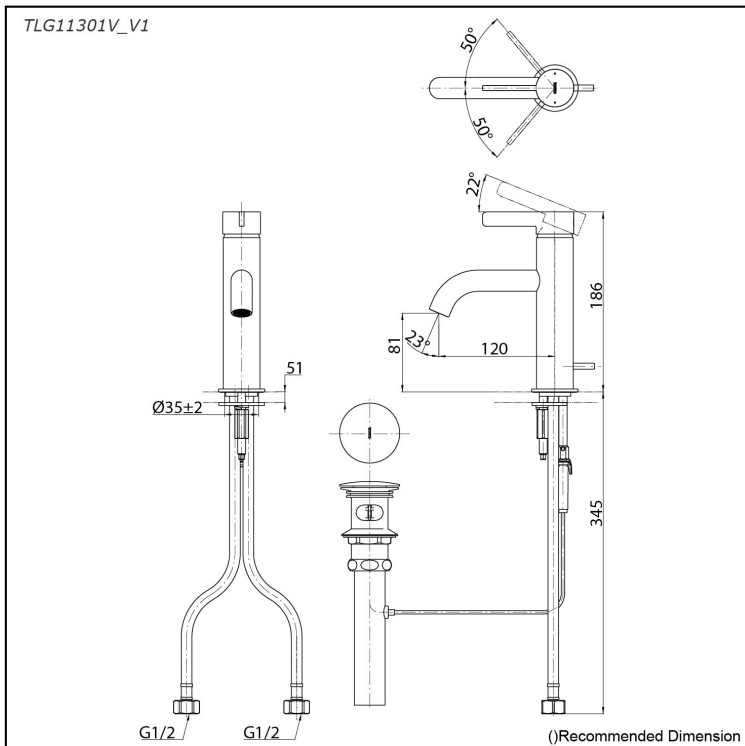

GF Series
Single Lever Lavatory Faucet
(w/ Pop-up Waste)

Features

- Refined cylinder with fine finished inspire a high-end luxury feel
- Delicate workmanship develop a hairline and polished finish that generates a rich contrast in textures that provide delightful feel to the touch
- Easy Installation and Usage
- Long lasting, COMFORT GLIDE mechanism for a smooth operation
- The PVD finishes provides both beauty and strength, adding rich color to the bathroom space

Specifications

Material: Brass

Water Pressure: 0.05MPa~1.0MPa

Parts description

- **TLG11301V_V1**
Single Lever Lavatory Faucet
(w/ Pop-up Waste)

reddot winner 2020

Flow Rate

TLG11301V_V1