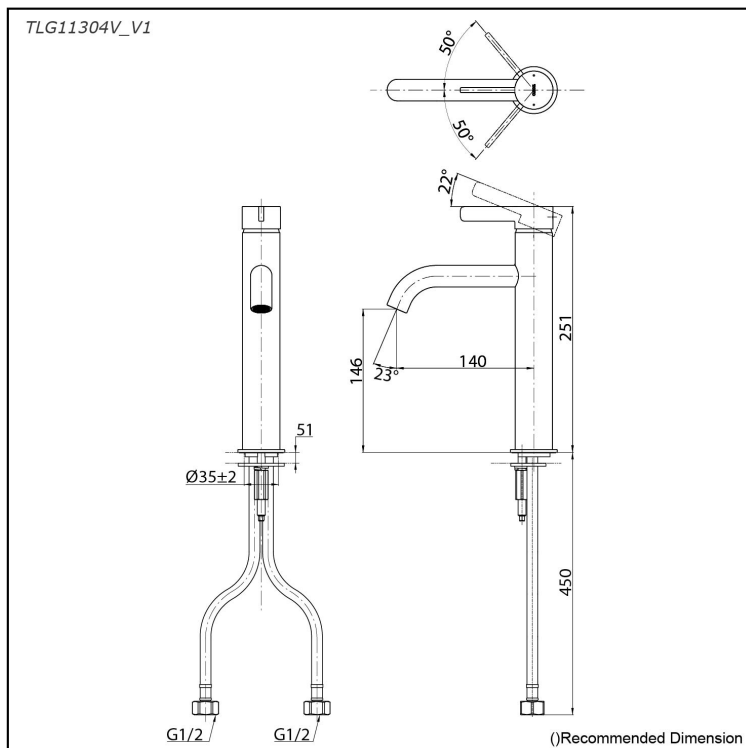

GF Series
Single Lever Lavatory Faucet
(Semi-tall Vessel) (w/o Pop-up Waste)

Features

- Refined cylinder with fine finished inspire a high-end luxury feel
- Delicate workmanship develop a hairline and polished finish that generates a rich contrast in textures that provide delightful feel to the touch
- Easy Installation and Usage
- Long lasting, COMFORT GLIDE mechanism for a smooth operation
- The PVD finishes provides both beauty and strength, adding rich color to the bathroom space

Specifications

Material: Brass

Water Pressure: 0.05MPa~1.0MPa

Parts description

- **TLG11304V_V1**
Single Lever Lavatory Faucet
(w/o Pop-up Waste)

reddot winner 2020

Flow Rate

TLG11304V_V1