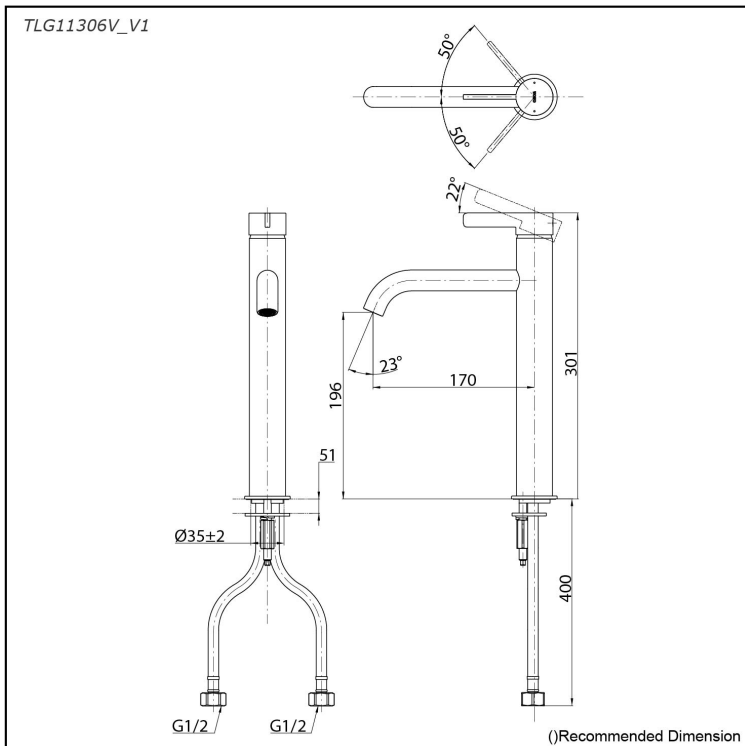

Specifications

Material: Brass

Water Pressure: 0.05MPa~1.0MPa

Parts description

- **TLG11306V_V1**
Single Lever Lavatory Faucet
(w/o Pop-up Waste)

reddot winner 2020

Flow Rate

TLG11306V_V1