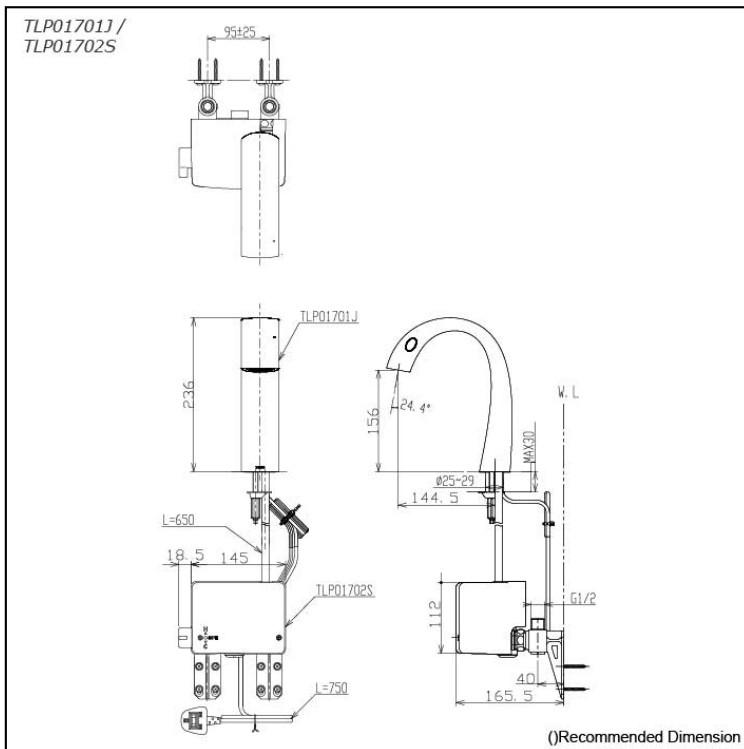

Specifications

Material: Brass
Water Usage: 3.0L/min
Water Pressure: 0.05MPa~1.0MPa

Parts description

- **TLP01701J**
Auto Faucet (Spout Only)
- **TLP01702S**
AC100v~240v Operated Controller Plug - (Type-G)

Colors

TLP01701J #BN (Brushed Nickel)

Flow Rate

TLP01701J /
TLP01702S