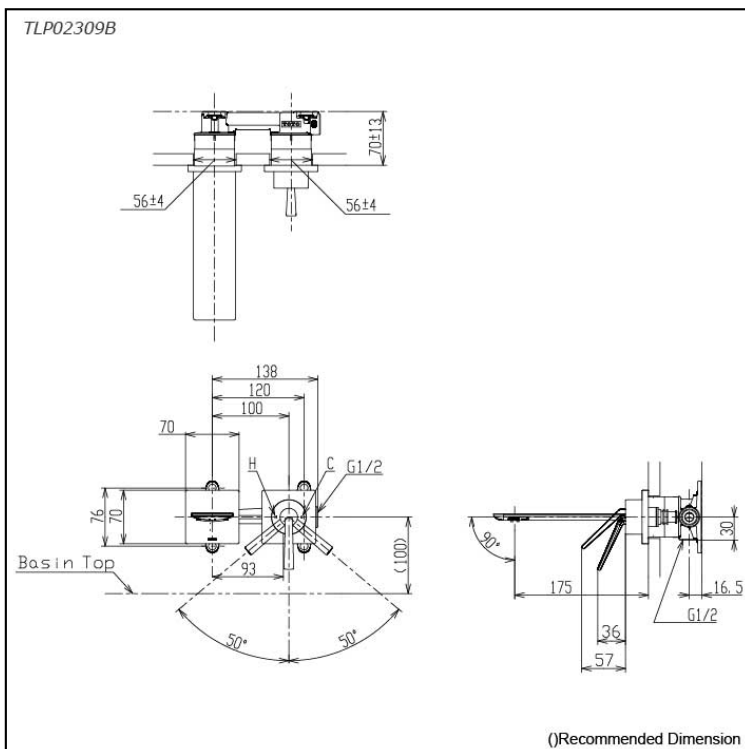

ZL Series
 Wall-Mount Single Lever Lavatory Faucet
 (Short Spout) (w/o Pop-up Waste)

Features

- Design Concept is Gorgeous and Organic
- TOTO original cartridge for smooth control

Specifications

Finish: Chrome
 Material: Stainless Steel
 Water Pressure: 0.05MPa~1.0MPa

Parts description

- **TLP02309B**
 Wall-Mount Single Lever Lavatory Faucet
 (Short Spout) (w/o Waste Fittings)

Flow Rate

TLP02309B