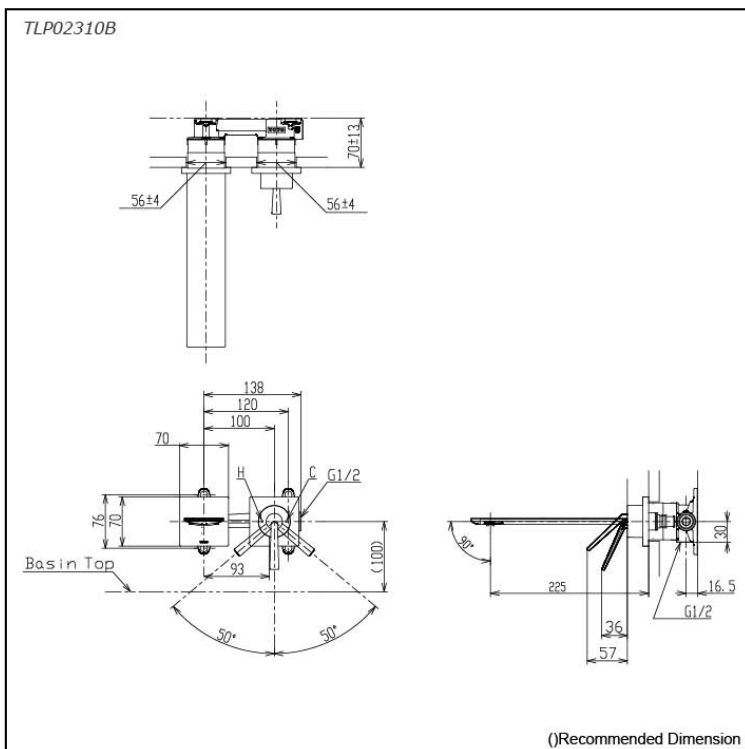

### Specifications

Material: Stainless Steel  
 Water Pressure: 0.05MPa~1.0MPa

### Parts description

- **TLP02310B**  
 Wall-Mount Single Lever Lavatory Faucet  
 (Long Spout) (w/o Waste Fittings)

# Flow Rate

TLP02310B