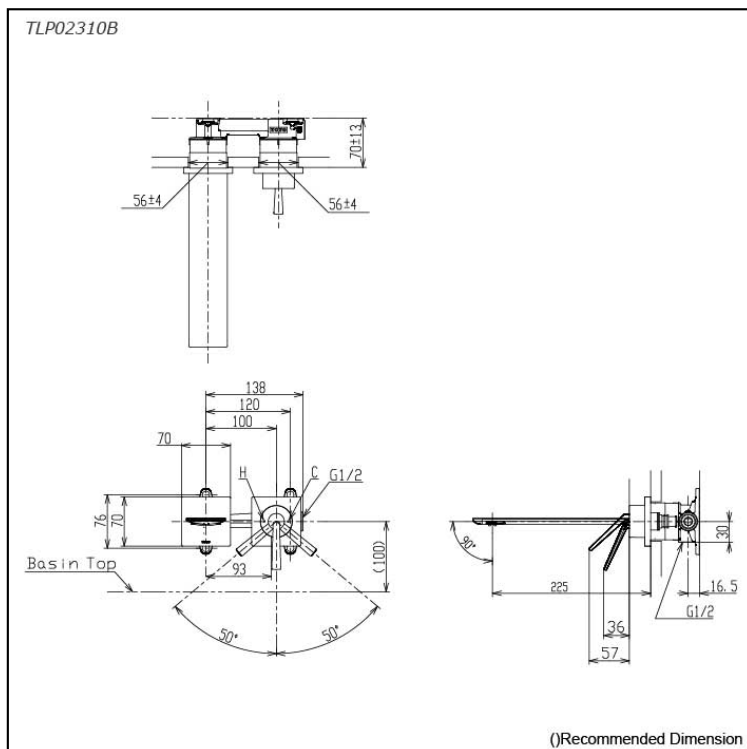

ZL Series
 Wall-Mount Single Lever Lavatory Faucet
 (Long Spout) (w/o Pop-up Waste)

Features

- Design Concept is Gorgeous and Organic
- TOTO original cartridge for smooth control

Specifications

Finish: Chrome
 Material: Stainless Steel
 Water Pressure: 0.05MPa~1.0MPa

Parts description

- **TLP02310B**
 Wall-Mount Single Lever Lavatory Faucet
 (Long Spout) (w/o Waste Fittings)

Flow Rate

TLP02310B