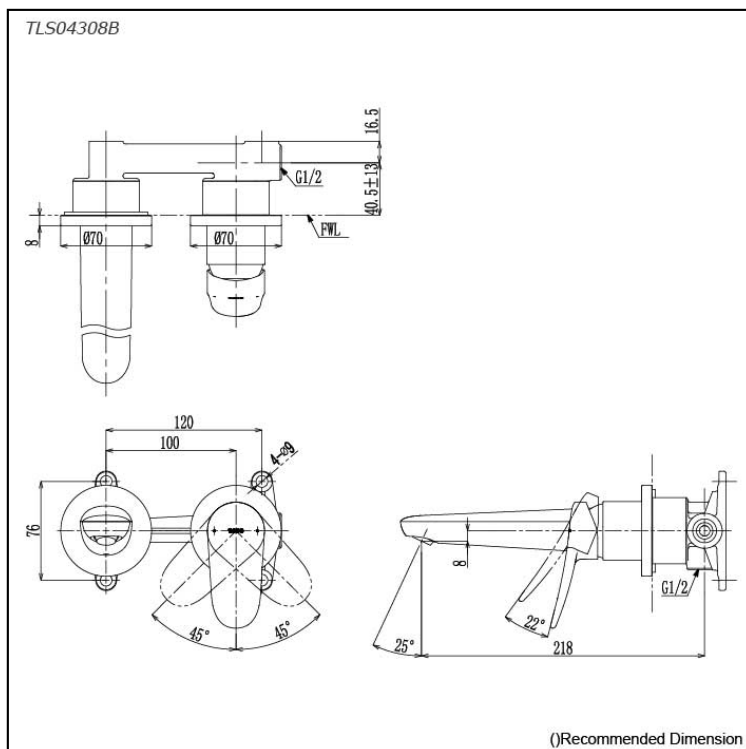

*LF Series*  
**Wall-Mount Single Lever Lavatory Faucet**  
 (Short Spout) (w/o Pop-up Waste)

### Specifications

Finish: Chrome  
 Material: Brass  
 Water Pressure: 0.05MPa~1.0MPa

### Parts description

- **TLS04308B**  
 Wall-Mount Single Lever Lavatory Faucet  
 (Short Spout) w/o waste fitting

### Flow Rate

TLS04308B