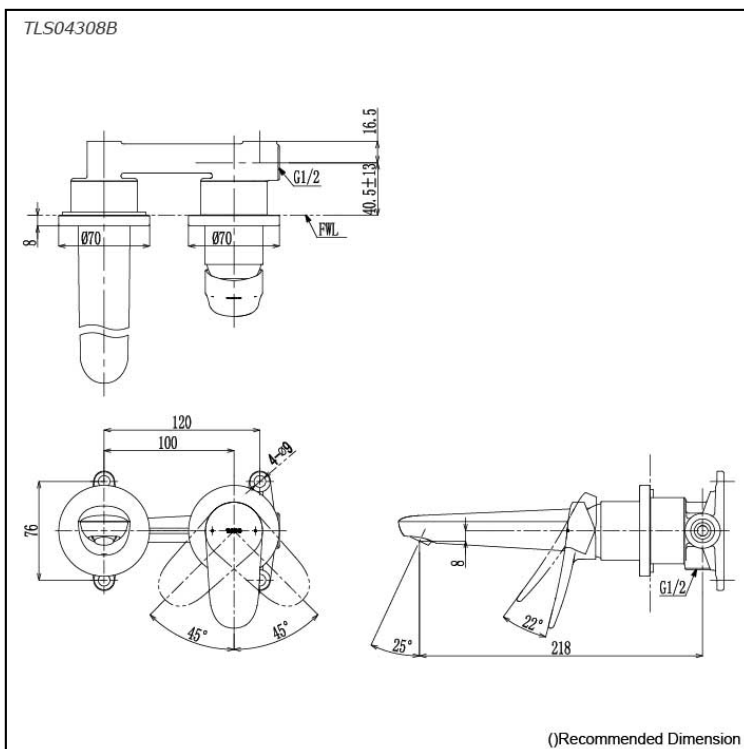

*LF Series*  
**Wall-Mount Single Lever Lavatory Faucet**  
 (Short Spout) (w/o Pop-up Waste)

### Specifications

Finish: Chrome  
 Material: Brass  
 Water Pressure: 0.05MPa~1.0MPa

### Parts description

- **TLS04308B**  
 Wall-Mount Single Lever Lavatory Faucet  
 (Short Spout) w/o waste fitting

### Flow Rate

TLS04308B