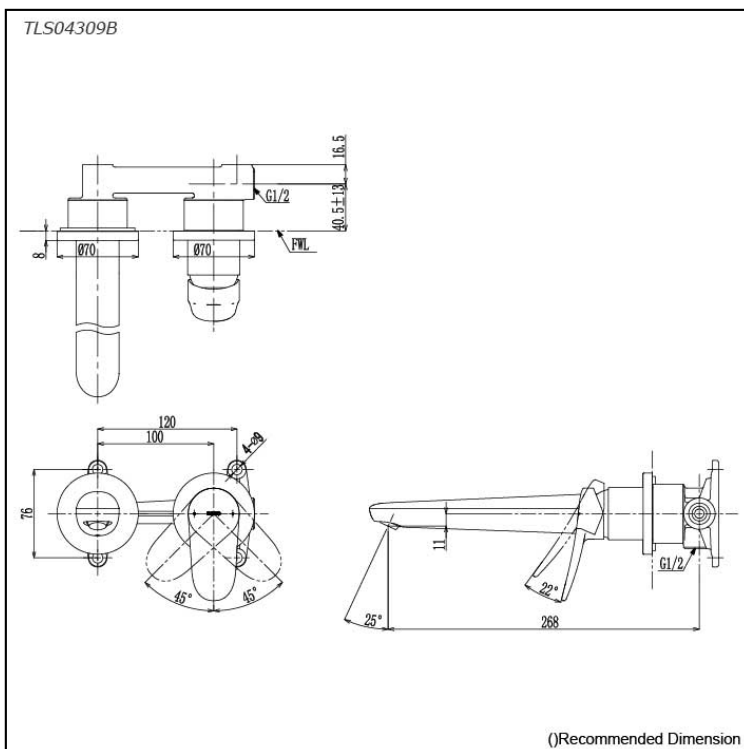

LF Series
 Wall-Mount Single Lever Lavatory Faucet
 (Long Spout) (w/o Pop-up Waste)

Features

- Design Concept is Life and Flex.
- TOTO original cartridge for smooth control
- High corrosion resistance plating
- TOTO aerated water technology, ECOCAP adds air to the water to achieve full water jet with less amount of water usage.

Specifications

Finish: Chrome
 Material: Brass
 Water Pressure: 0.05MPa~1.0MPa

Parts description

- **TLS04309B**
 Wall-Mount Single Lever Lavatory Faucet
 (Long Spout) w/o waste fitting

Flow Rate

TLS04309B