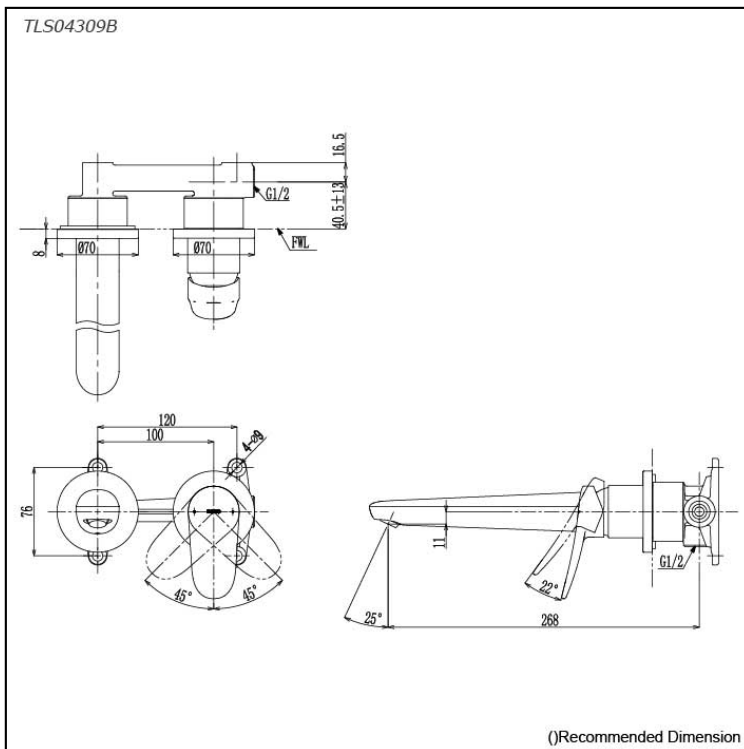

LF Series  
 Wall-Mount Single Lever Lavatory Faucet  
 (Long Spout) (w/o Pop-up Waste)

### Features

- Design Concept is Life and Flex.
- TOTO original cartridge for smooth control
- High corrosion resistance plating
- TOTO aerated water technology, ECOCAP adds air to the water to achieve full water jet with less amount of water usage.

### Specifications

Finish: Chrome  
 Material: Brass  
 Water Pressure: 0.05MPa~1.0MPa

### Parts description

- **TLS04309B**  
 Wall-Mount Single Lever Lavatory Faucet  
 (Long Spout) w/o waste fitting