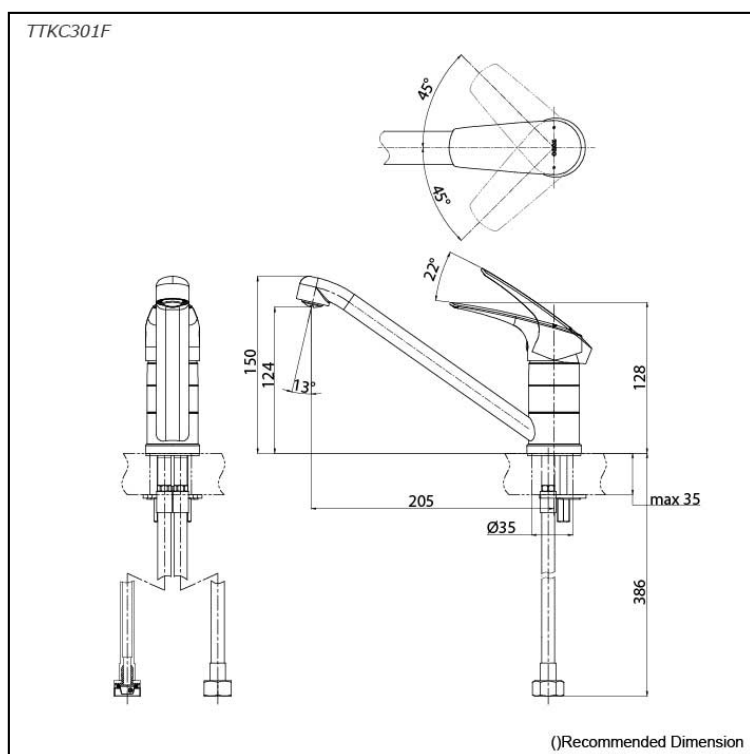

### Specifications

Water Pressure: 0.05MPa~0.75MPa

Hole: 1 hole

Finish: Nickel Chrome

Material: Brass

### Parts description

- **TTKC301F**  
Single Lever Kitchen Faucet