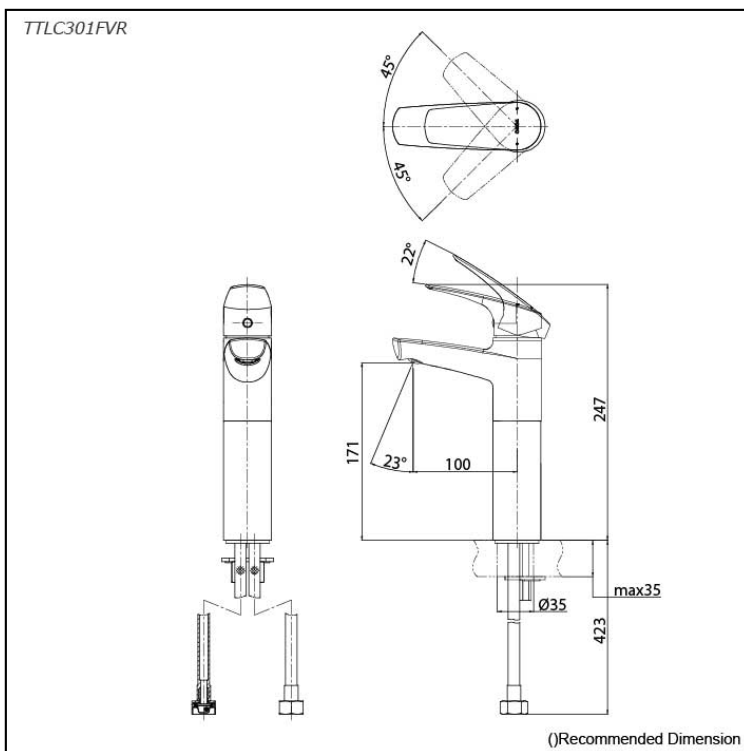

**CRES**  
*Single Lever Lavatory Faucet  
 (Semi-tall) (w/o Pop-up Waste)*

### Features

- Sharp-lined smart design exclusively for CRES series
- Durable finishes
- Smooth operation with lever type

### Specifications

Water Pressure: 0.05MPa~0.75MPa  
 Hole: 1 hole  
 Finish: Nickel Chrome  
 Material: Brass

### Parts description

- **TTL301FVR**  
 Single Lever Lavatory Faucet w/o Pop- Up Waste