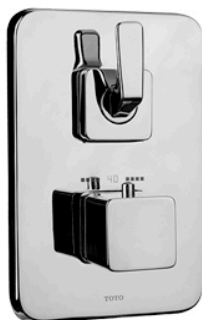

TOJA  
 Thermostat Bath or Shower  
 Mixer w/ Stop Valve

### Parts description

- **TX451STN**  
 Thermostat Bath or Shower Mixer w/ Stop Valve