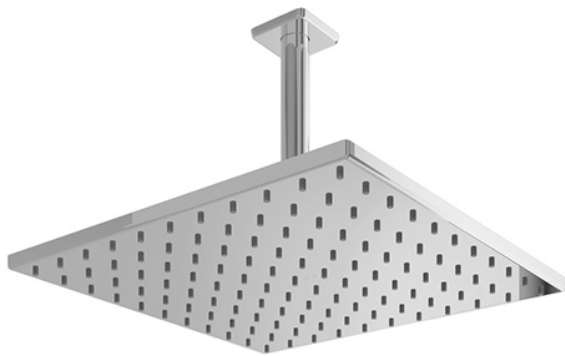

Fixed Shower Head
(Ceiling Type)

Features

- Classic Styling
- Simple profile with clean curves creates a neat environment
- Safety with anti-drop mechanism

Specifications

Water Pressure: 0.05 Mpa ~ 1.0 Mpa

Shape: Square

Size: 300mm x 300mm

Parts description

- **TX491SI**
Fixed Shower Head (Ceiling Type)