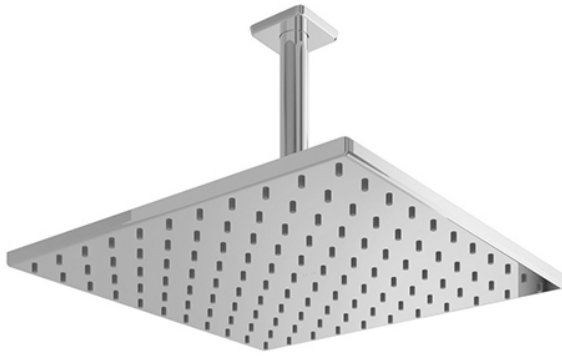

Fixed Shower Head  
(Ceiling Type)

### Features

- Classic Styling
- Simple profile with clean curves creates a neat environment
- Safety with anti-drop mechanism

### Specifications

Water Pressure: 0.05 Mpa ~ 1.0 Mpa

Shape: Square

Size: 300mm x 300mm

### Parts description

- **TX491SI**  
Fixed Shower Head (Ceiling Type)