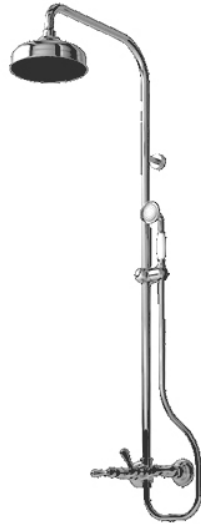

CURIO
Lever Handle Shower Column
w/ Hand Shower

Features

- Classical
- Durable finishes
- Brass valve bodies

Specifications

Finish: Nickel Chrome

Water Pressure: 0.05MPa~0.75MPa

Parts description

- **TX492SCLZ**
Lever Handle Shower Column w/ Hand Shower