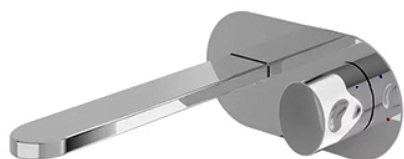

**LE MUSE**  
*Wall Mounted Single Lever Lavatory Faucet  
 (w/o Pop-up Waste)*

### Features

- Modern styling to complement the LE MUSE design suite
- Durable finishes
- Brass valve bodies

### Specifications

Finish: Nickel Chrome  
 Water Pressure: 0.05MPa~0.75MPa

### Parts description

- **TX120LQBR**  
 Wall Mounted Single Lever Lavatory Faucet  
 (w/o Pop-up Waste)