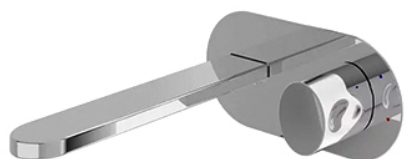

LE MUSE
 Wall Mounted Single Lever Lavatory Faucet
 (w/o Pop-up Waste)

Features

- Modern styling to complement the LE MUSE design suite
- Durable finishes
- Brass valve bodies

Specifications

Finish: Nickel Chrome
 Water Pressure: 0.05MPa~0.75MPa

Parts description

- **TX120LQBR**
 Wall Mounted Single Lever Lavatory Faucet
 (w/o Pop-up Waste)

Certifications