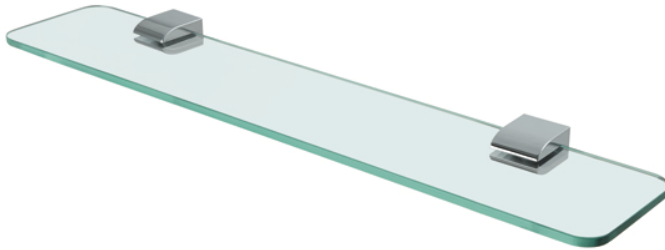

G SELECTION Glass Shelf

Features

- Gorgeous and Generous Design
- Beautiful Curves, Noble Quality
- Easy to use and install

Specifications

Size: 600W x 120D x 32H mm

Parts description

- **YAK201GC**
Towel Shelf