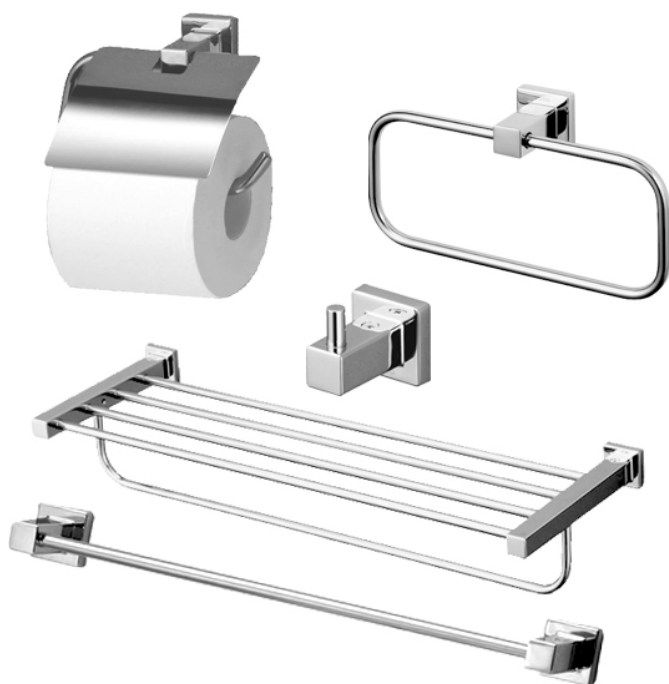

L Selection Accessories Set

Features

- Gorgeous and Generous Design
- Beautiful Curves, Noble Quality
- Easy to use and install

Specifications

YH408RC:	165W x 55D x 83H mm
YTT408C:	229W x 55D x 99H mm
YTS408BC:	560W x 200D x 90H mm
YRH408C:	40W x 55D x 48H mm
YT408S6RC:	650W x 55D x 40H mm

Parts description

- **YH408RC**
Paper Holder
- **YTT408C**
Towel Ring
- **YTS408BC**
Towel Shelf
- **YRH408C**
Robe Hook
- **YT408S6RC**
Towel Bar