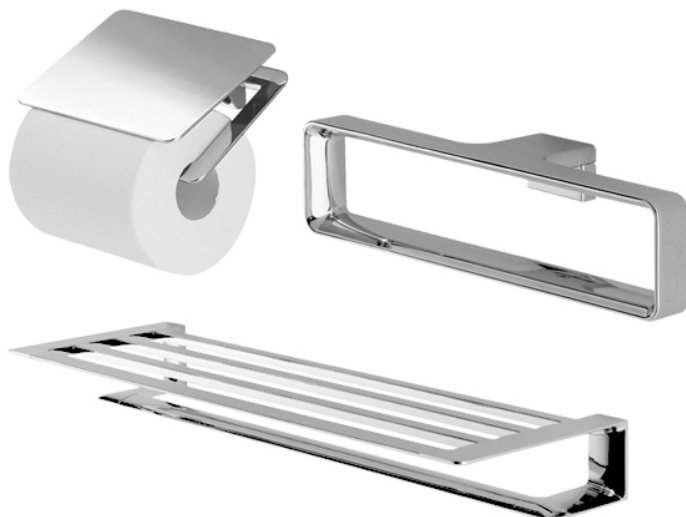

G Selection Accessories Set

Features

- Gorgeous and Generous Design
- Beautiful Curves, Noble Quality
- Easy to use and install

Specifications

YH902C: 151W x 90D x 74H mm

YTT902C: 211W x 53D x 50H mm

YTS902BC: 636W x 200D x 69H mm

Parts description

- **YH902C**
Paper Holder
- **YTT902C**
Towel Ring
- **YTS902BC**
Towel Shelf