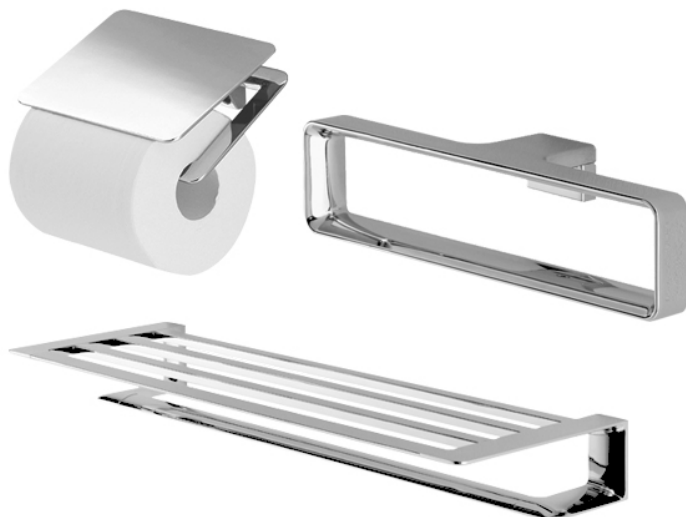

### G Selection Accessories Set

### Features

- Gorgeous and Generous Design
- Beautiful Curves, Noble Quality
- Easy to use and install

### Specifications

YH902C: 151W x 90D x 74H mm

YTT902C: 211W x 53D x 50H mm

YTS902BC: 636W x 200D x 69H mm

### Parts description

- **YH902C**  
Paper Holder
- **YTT902C**  
Towel Ring
- **YTS902BC**  
Towel Shelf