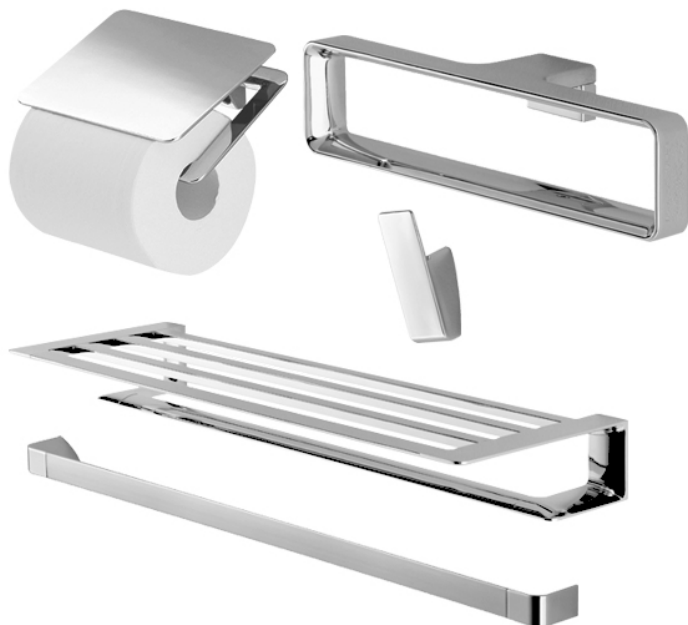

G Selection Accessories Set

Features

- Gorgeous and Generous Design
- Beautiful Curves, Noble Quality
- Easy to use and install

Specifications

YH902C:	151W x 90D x 74H mm
YTT902C:	211W x 53D x 50H mm
YTS902BC:	636W x 200D x 69H mm
YRH902C:	25W x 44D x 68H mm
YT902S6C:	628W x 44D x 25H mm

Parts description

- **YH902C**
Paper Holder
- **YTT902C**
Towel Ring
- **YTS902BC**
Towel Shelf
- **YRH902C**
Robe Hook
- **YT902S6C**
Towel Bar