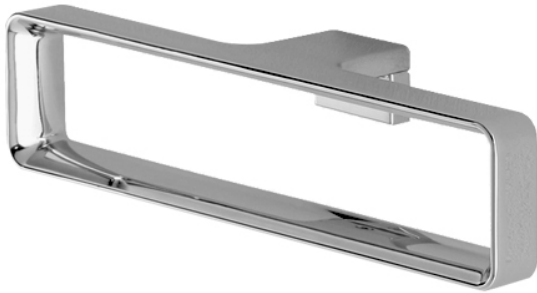

G Selection  
Towel Ring

### Features

- Gorgeous and Generous Design
- Beautiful Curves, Noble Quality
- Easy to use and install

### Specifications

Size: 211W x 53D x 50H mm

### Parts description

- YTT902C  
Towel Ring