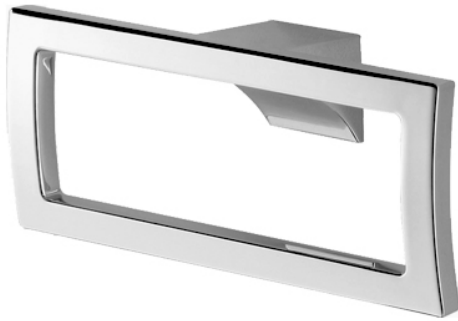

G Selection  
Towel Ring

### Features

- Gorgeous and Generous Design
- Beautiful Curves, Noble Quality
- Easy to use and install

### Specifications

Size: 200W x 47D x 74H mm

### Parts description

- **YTT903C**  
Towel Ring